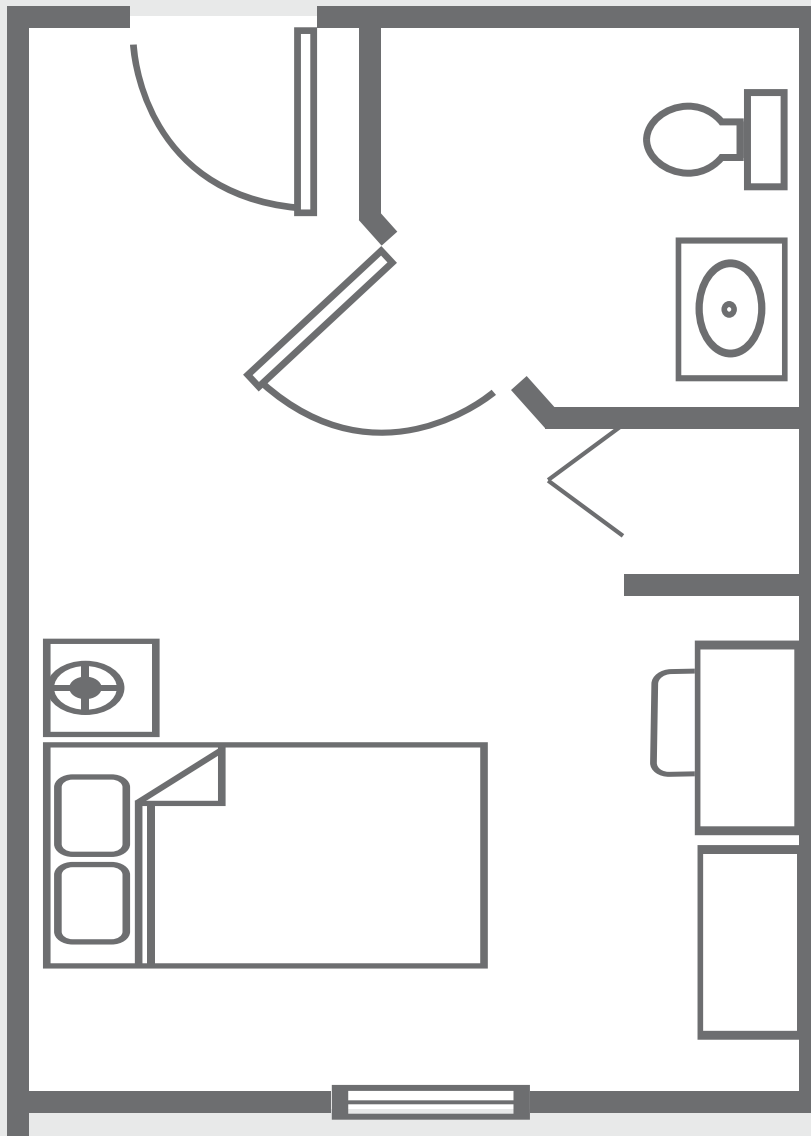

Standard Private

Approx. 271-329 sq ft

Private Suite/companion Suite

- Fully Furnished Rooms*
- Cozy and Comfortable
- 271-329 sq ft
- Full closet
- Full bath w/ handicapped walk-in shower

Prices Upon Request Not to scale. Sizes and styles of apartments may vary, and availability is not guaranteed until contract is signed.

Deluxe Semi-private

Approx. 271-329 sq ft

Private Suite/companion Suite

- Fully Furnished Rooms
- Cozy and Comfortable
- 271-329 sq ft
- Full closet
- Full bath w/ handicapped walk-in shower

Prices Upon Request Not to scale. Sizes and styles of apartments may vary, and availability is not guaranteed until contract is signed.

Deluxe Private

Approx. 271-329 sq ft

Private Suite/companion Suite

- Fully Furnished Rooms
- Cozy and Comfortable
- 271-329 sq ft
- Full closet
- Full bath w/ handicapped walk-in shower

Prices Upon Request Not to scale. Sizes and styles of apartments may vary, and availability is not guaranteed until contract is signed.

Memory Care Private

Approx. 200 sq ft

Memory Care

- Fully Furnished Rooms
- Cozy and comfortable
- Approx. 200 sq ft
- Full closet

Prices Upon Request Not to scale. Sizes and styles of apartments may vary, and availability is not guaranteed until contract is signed.