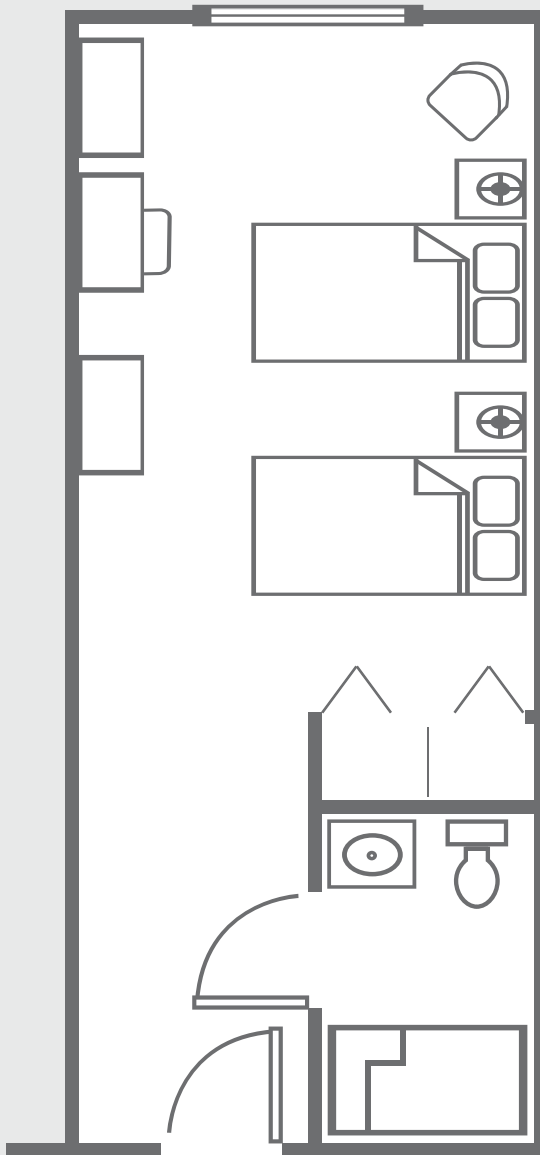

Standard Private

Approx. 271-329 sq ft

Private Suite/companion Suite

- Fully Furnished Rooms*
- Cozy and Comfortable
- 271-329 sq ft
- Full closet
- Full bath w/ handicapped walk-in shower

Prices Upon Request Not to scale. Sizes and styles of apartments may vary, and availability is not guaranteed until contract is signed.

Deluxe Semi-private

Approx. 271-329 sq ft

Private Suite/companion Suite

- Fully Furnished Rooms
- Cozy and Comfortable
- 271-329 sq ft
- Full closet
- Full bath w/ handicapped walk-in shower

Prices Upon Request Not to scale. Sizes and styles of apartments may vary, and availability is not guaranteed until contract is signed.

Deluxe Private

Approx. 271-329 sq ft

Private Suite/companion Suite

- Fully Furnished Rooms
- Cozy and Comfortable
- 271-329 sq ft
- Full closet
- Full bath w/ handicapped walk-in shower

Prices Upon Request Not to scale. Sizes and styles of apartments may vary, and availability is not guaranteed until contract is signed.