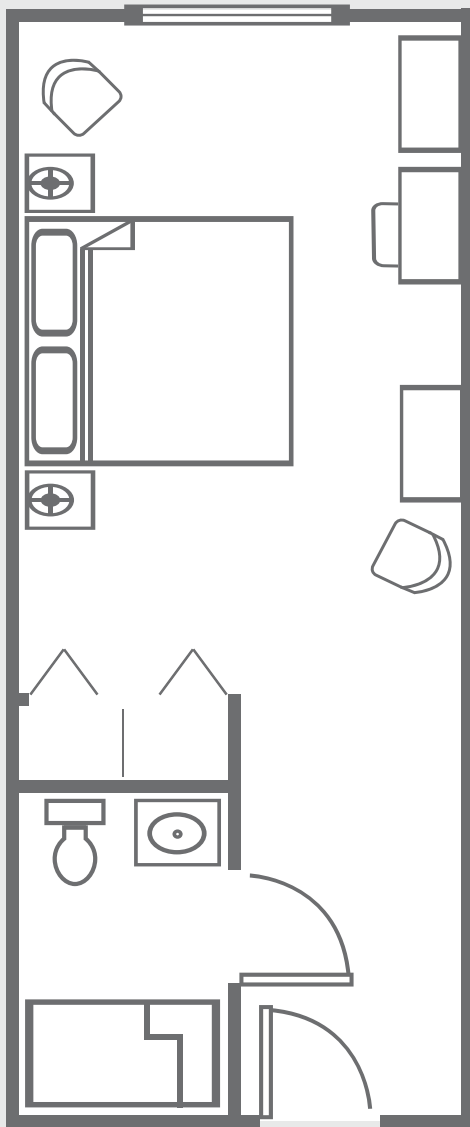

Standard Private

Approx. 271-329 sq ft

Private Suite/companion Suite

- Fully Furnished Rooms*
- Cozy and Comfortable
- 271-329 sq ft
- Full closet
- Full bath w/ handicapped walk-in shower

Prices Upon Request Not to scale. Sizes and styles of apartments may vary, and availability is not guaranteed until contract is signed.

Deluxe Semi-private

Approx. 271-329 sq ft

Private Suite/companion Suite

- Fully Furnished Rooms
- Cozy and Comfortable
- 271-329 sq ft
- Full closet
- Full bath w/ handicapped walk-in shower

Prices Upon Request Not to scale. Sizes and styles of apartments may vary, and availability is not guaranteed until contract is signed.

Deluxe Private

Approx. 271-329 sq ft

Private Suite/companion Suite

- Fully Furnished Rooms
- Cozy and Comfortable
- 271-329 sq ft
- Full closet
- Full bath w/ handicapped walk-in shower

Prices Upon Request Not to scale. Sizes and styles of apartments may vary, and availability is not guaranteed until contract is signed.

Memory Care Private

Approx. 200 sq ft

Memory Care

- Fully Furnished Rooms
- Cozy and comfortable
- Approx. 200 sq ft
- Full closet

Prices Upon Request Not to scale. Sizes and styles of apartments may vary, and availability is not guaranteed until contract is signed.