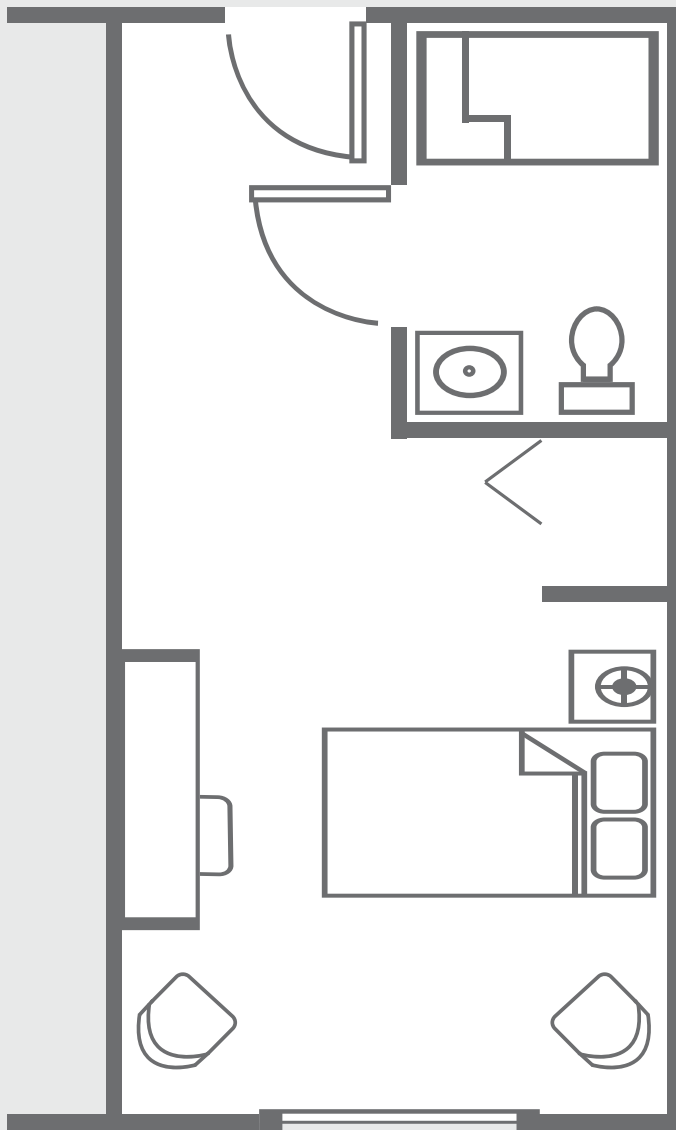

Standard Private

Approx. 271-329 sq ft

Private Suite/companion Suite

- Fully Furnished Rooms*
- Cozy and Comfortable
- 271-329 sq ft
- Full closet
- Full bath w/ handicapped walk-in shower

Prices Upon Request Not to scale. Sizes and styles of apartments may vary, and availability is not guaranteed until contract is signed.

Deluxe Semi-private

Approx. 271-329 sq ft

Private Suite/companion Suite

- Fully Furnished Rooms
- Cozy and Comfortable
- 271-329 sq ft
- Full closet
- Full bath w/ handicapped walk-in shower

Prices Upon Request Not to scale. Sizes and styles of apartments may vary, and availability is not guaranteed until contract is signed.

Deluxe Private

Approx. 271-329 sq ft

Private Suite/companion Suite

- Fully Furnished Rooms
- Cozy and Comfortable
- 271-329 sq ft
- Full closet
- Full bath w/ handicapped walk-in shower

Prices Upon Request Not to scale. Sizes and styles of apartments may vary, and availability is not guaranteed until contract is signed.

Memory Care Private

Approx. 200 sq ft

Memory Care

- Fully Furnished Rooms
- Cozy and comfortable
- Approx. 200 sq ft
- Full closet

Prices Upon Request Not to scale. Sizes and styles of apartments may vary, and availability is not guaranteed until contract is signed.