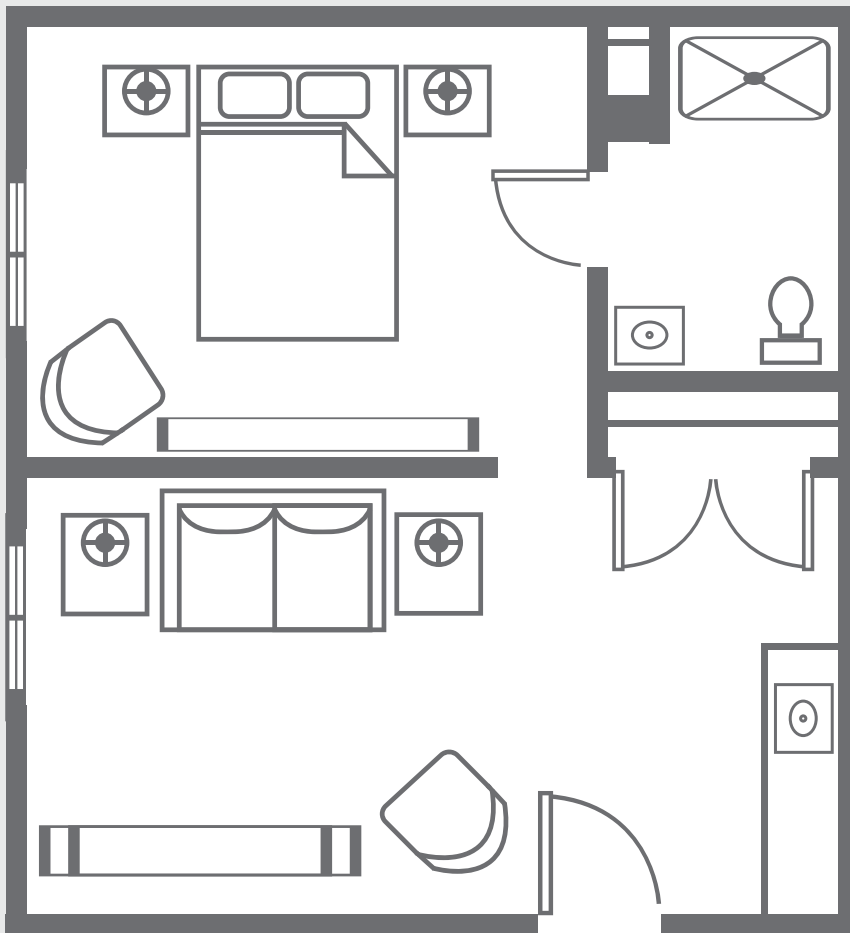

Deluxe Studio Apartment

Approx. 635 sq ft

Sample Features

- *Separate living & Bedroom*
- *635 sq ft*
- *Full Closet*
- *Large Kitchenette*
- *Full bath w/ handicapped walk-in shower*

Prices Upon Request Not to scale. Sizes and styles of apartments may vary, and availability is not guaranteed until contract is signed.

Hilltop

111 Denny Lane, Winchester, VA 22603
540.667.5323