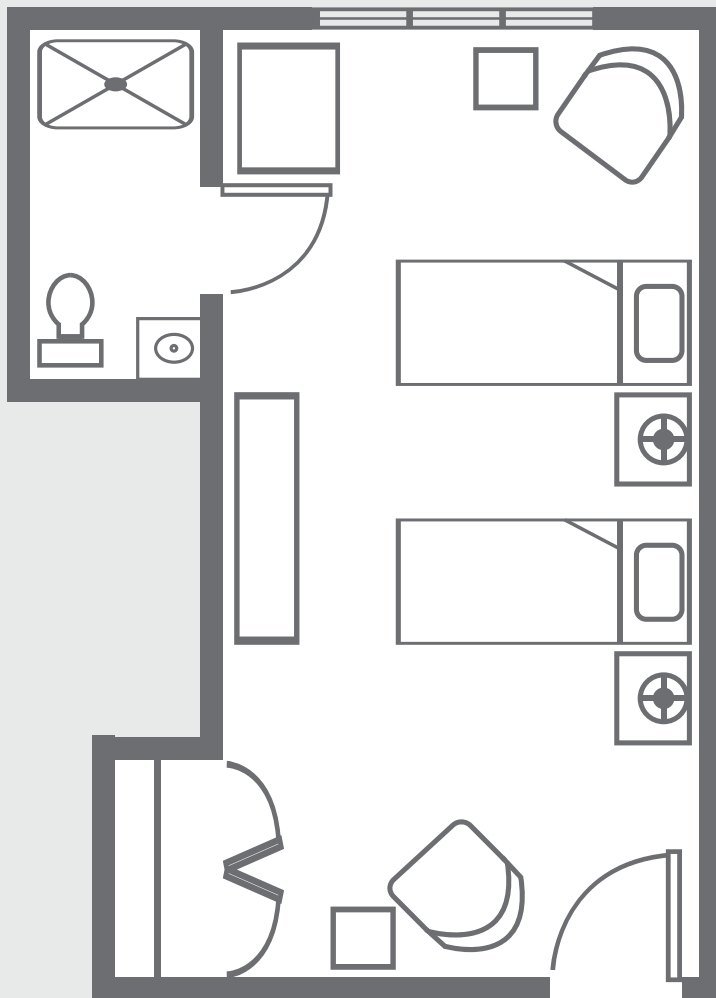

## Suite Apartment

Approx. 360 sq ft

### Sample Features

- *Cosy & Comfortable*
- *360 sq ft*
- *Full Closet*
- *Kitchenette*
- *Full bath w/ handicapped walk-in shower*

Prices Upon Request Not to scale. Sizes and styles of apartments may vary, and availability is not guaranteed until contract is signed.

### Sample Features

- Living Room & Bedroom
- 405 sq ft
- Full Closet
- Full bath w/ handicapped walk-in shower
- Single/Double Occupancy

Prices Upon Request Not to scale. Sizes and styles of apartments may vary, and availability is not guaranteed until contract is signed.