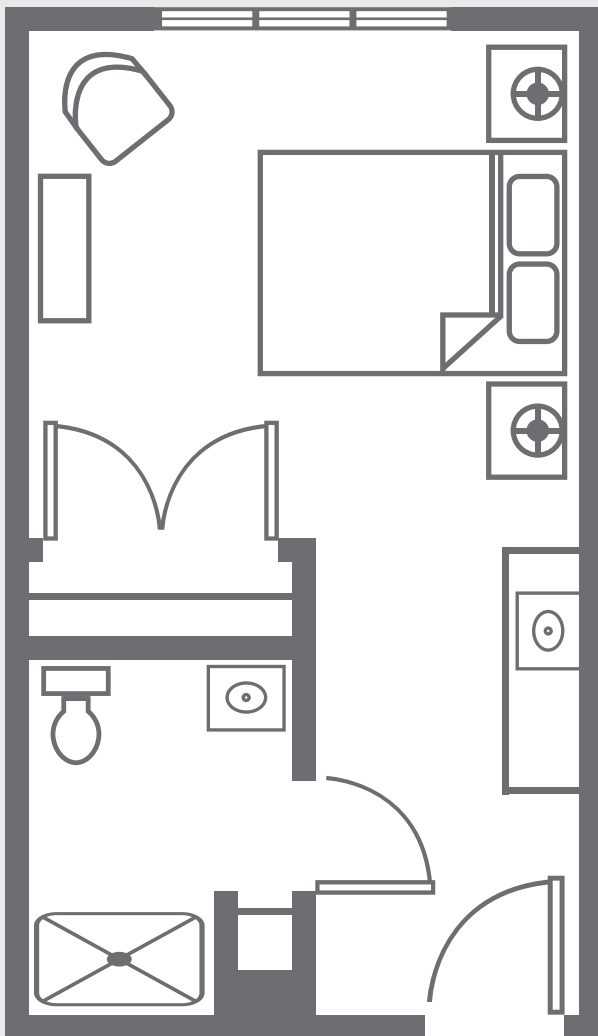

## Suite Apartment

Approx. 360 sq ft

### Sample Features

- *Cosy & Comfortable*
- *360 sq ft*
- *Full Closet*
- *Kitchenette*
- *Full bath w/ handicapped walk-in shower*

Prices Upon Request Not to scale. Sizes and styles of apartments may vary, and availability is not guaranteed until contract is signed.

### Sample Features

- Living Room & Bedroom
- 405 sq ft
- Full Closet
- Full bath w/ handicapped walk-in shower
- Single/Double Occupancy

Prices Upon Request Not to scale. Sizes and styles of apartments may vary, and availability is not guaranteed until contract is signed.