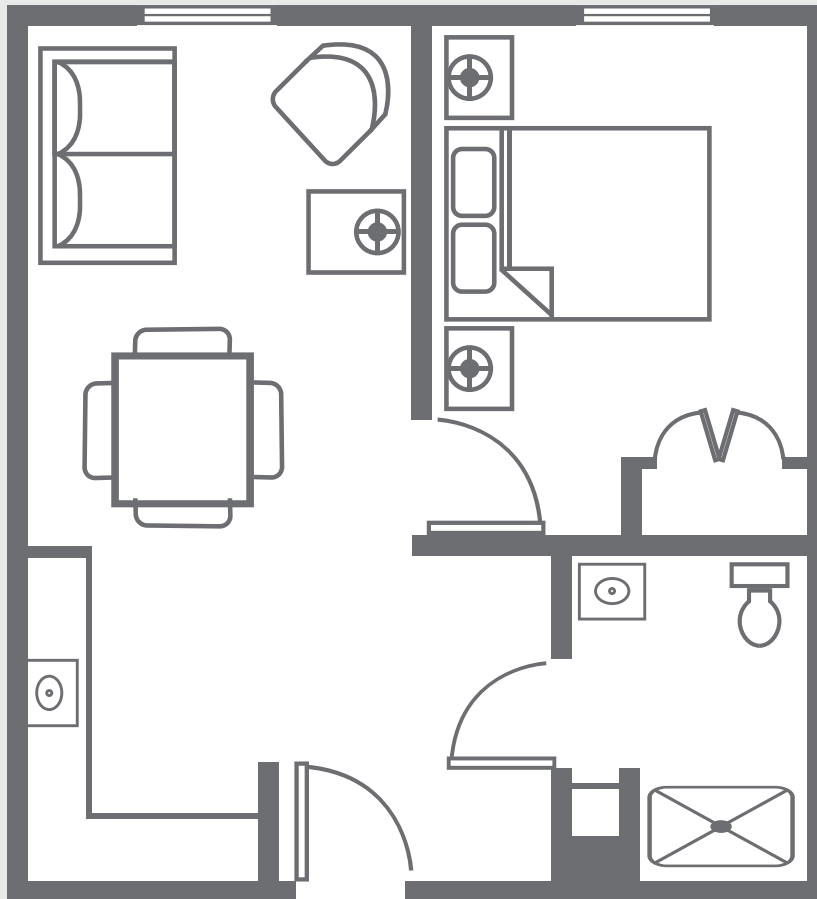

One Bedroom Apartment

Approx. 613 sq ft

Sample Features

- *Separate living & Bedroom*
- *613 sq ft*
- *Full Closet*
- *Large Kitchenette*
- *Full bath w/ handicapped walk-in shower*

Prices Upon Request Not to scale. Sizes and styles of apartments may vary, and availability is not guaranteed until contract is signed.

Hilltop

111 Denny Lane, Winchester, VA 22603
540.667.5323