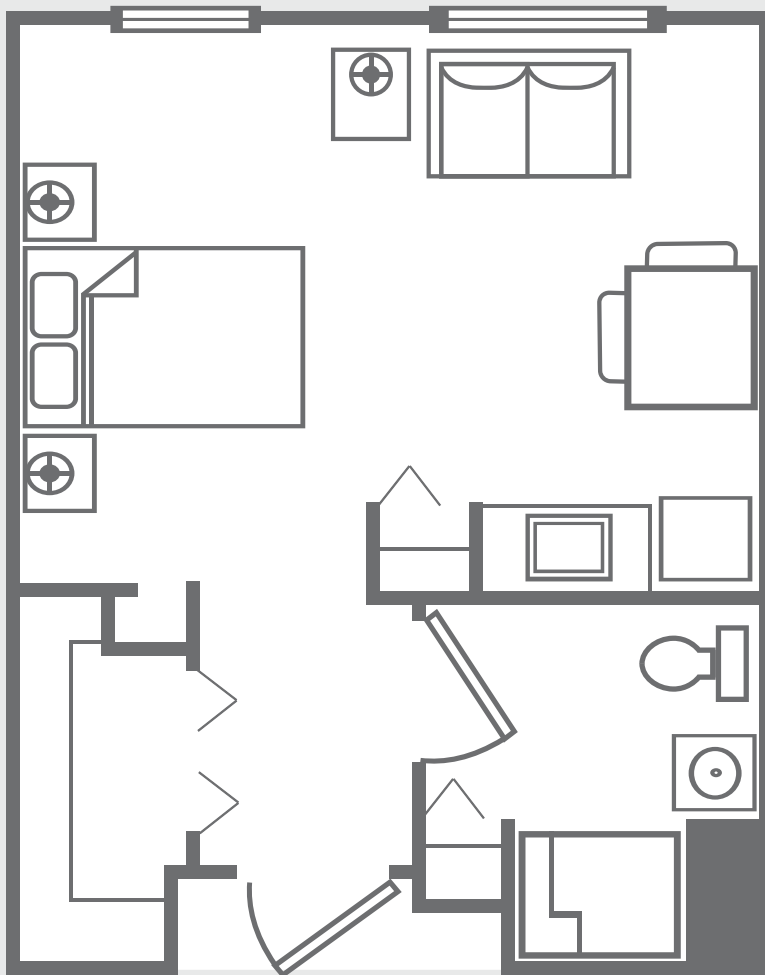

# Heron

Approx. 464 sq ft

### Sample Features

- Full bath
- Kitchenette (with refrigerator, microwave & sink)
- Individually controlled heat and air conditioning
- Emergency call buttons in Bedroom and bathroom
- Wi-Fi access
- Pets allowed in suites