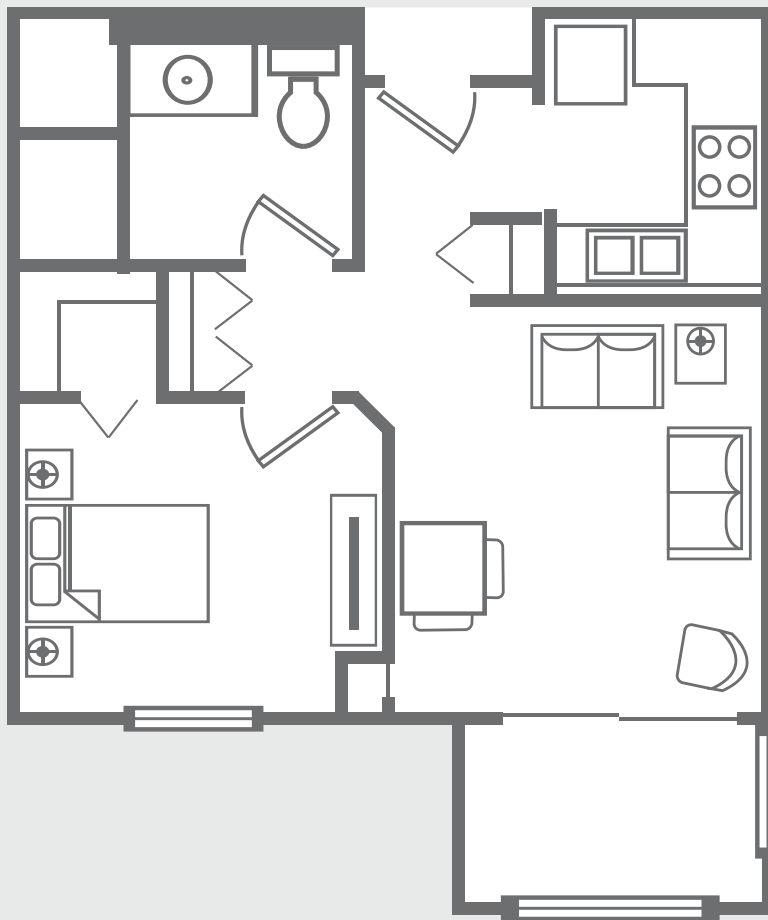

# Heron

Approx. 464 sq ft

### Sample Features

- Full bath
- Kitchenette (with refrigerator, microwave & sink)
- Individually controlled heat and air conditioning
- Emergency call buttons in Bedroom and bathroom
- Wi-Fi access
- Pets allowed in suites