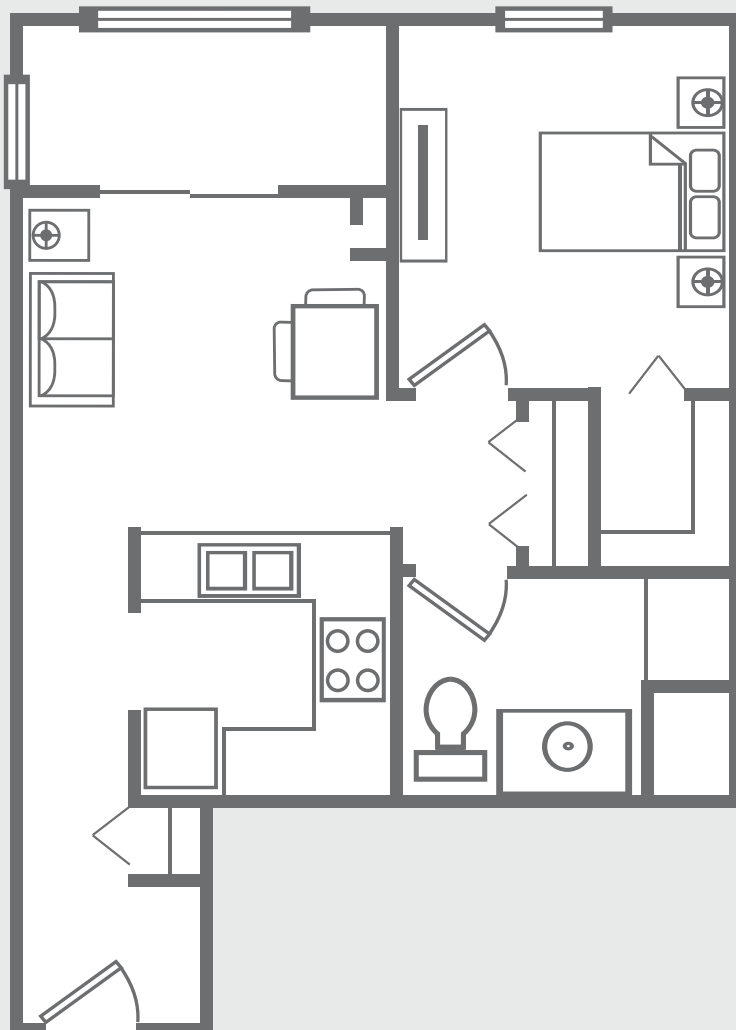

Cypress

Approx. 631 sq ft

Sample Features

- Full bath
- Kitchenette (with refrigerator, microwave & sink)
- Individually controlled heat and air conditioning
- Emergency call buttons in Bedroom and bathroom
- Wi-Fi access
- Pets allowed in suites

Prices Upon Request Not to scale. Sizes and styles of apartments may vary, and availability is not guaranteed until contract is signed.

The Collier at Naples

770 Goodlette RD N, Naples, FL
34102 | 239-430-3535