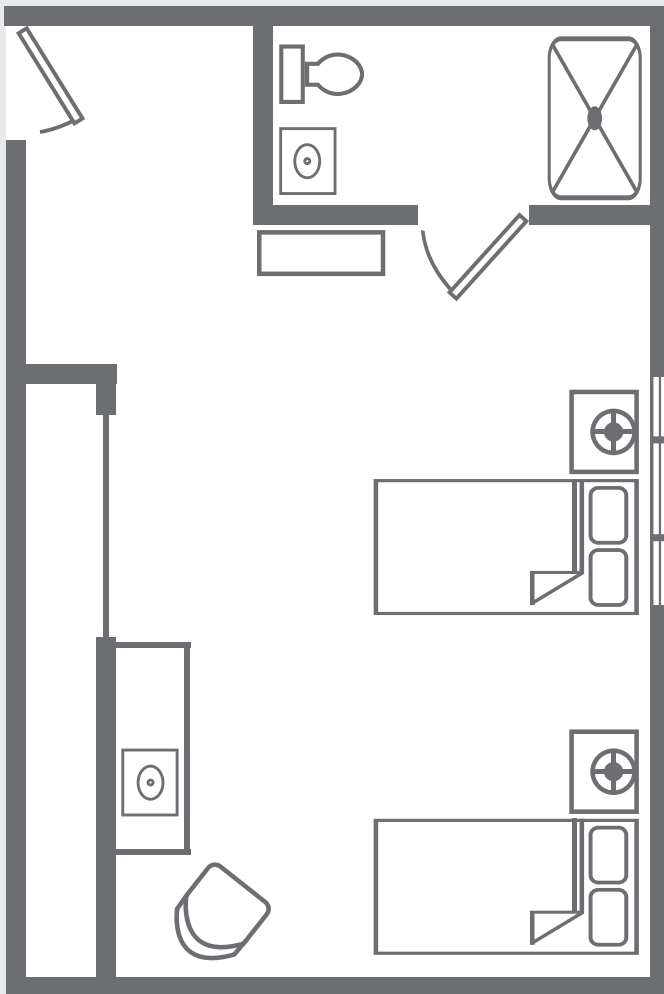

Private Suite

Approx. 270 - 450 sq ft

Sample Features

- Living and bedroom combination
- 270 - 450 sq ft
- Full closet
- Kitchenette
- Full bath w/ handicapped walk-in shower

Prices Upon Request Not to scale. Sizes and styles of apartments may vary, and availability is not guaranteed until contract is signed.

The Palmerton

71 Princeton Avenue, Palmerton, PA
18071 | 610.824.7406

Companion Suite

Approx. 270 - 450 sq ft

Sample Features

- *Living and bedroom combination*
- *270 - 450 sq ft*
- *Full closet*
- *Full bath w/ handicapped walk-in shower*