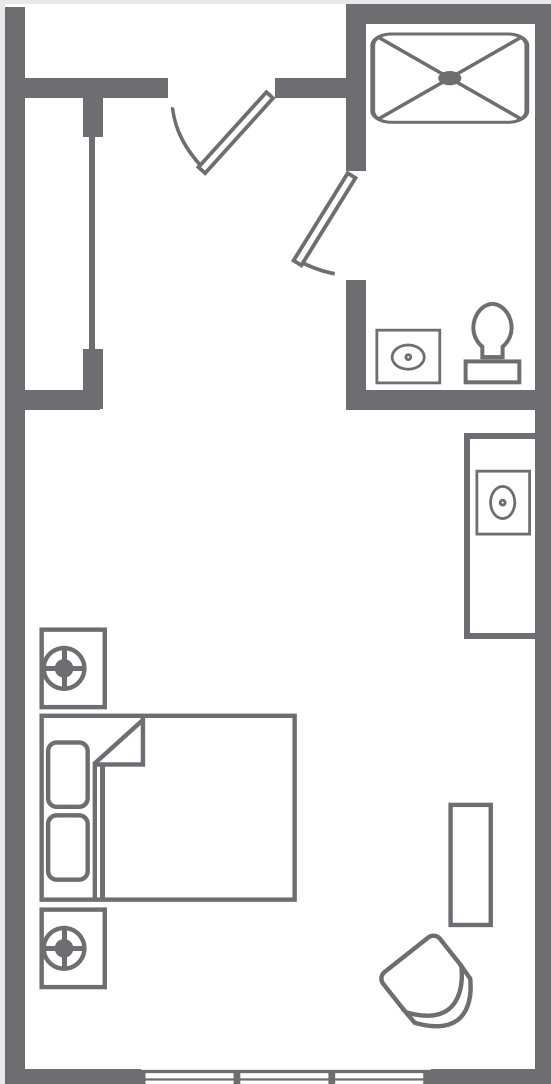

Private Suite

Approx. 270 - 450 sq ft

Sample Features

- Living and bedroom combination
- 270 - 450 sq ft
- Full closet
- Kitchenette
- Full bath w/ handicapped walk-in shower

Prices Upon Request Not to scale. Sizes and styles of apartments may vary, and availability is not guaranteed until contract is signed.

The Palmerton

71 Princeton Avenue, Palmerton, PA
18071 | 610.824.7406

Companion Suite

Approx. 270 - 450 sq ft

Sample Features

- *Living and bedroom combination*
- *270 - 450 sq ft*
- *Full closet*
- *Full bath w/ handicapped walk-in shower*