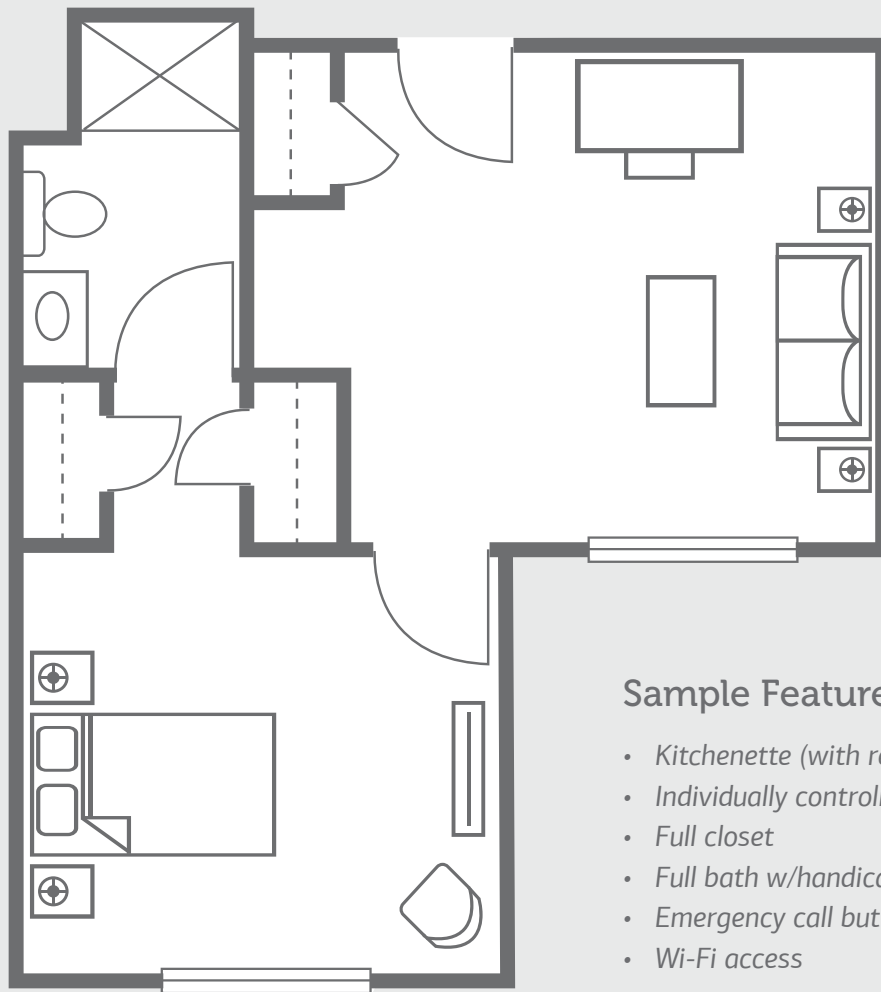

## Suite Apartment

### Sample Features

- Kitchenette (with refrigerator and microwave)
- Individually controlled heat and air conditioning
- Full closet
- Full bath w/handicapped walk-in shower
- Emergency call buttons in Bedroom and bathroom
- Wi-Fi access

## One Bedroom