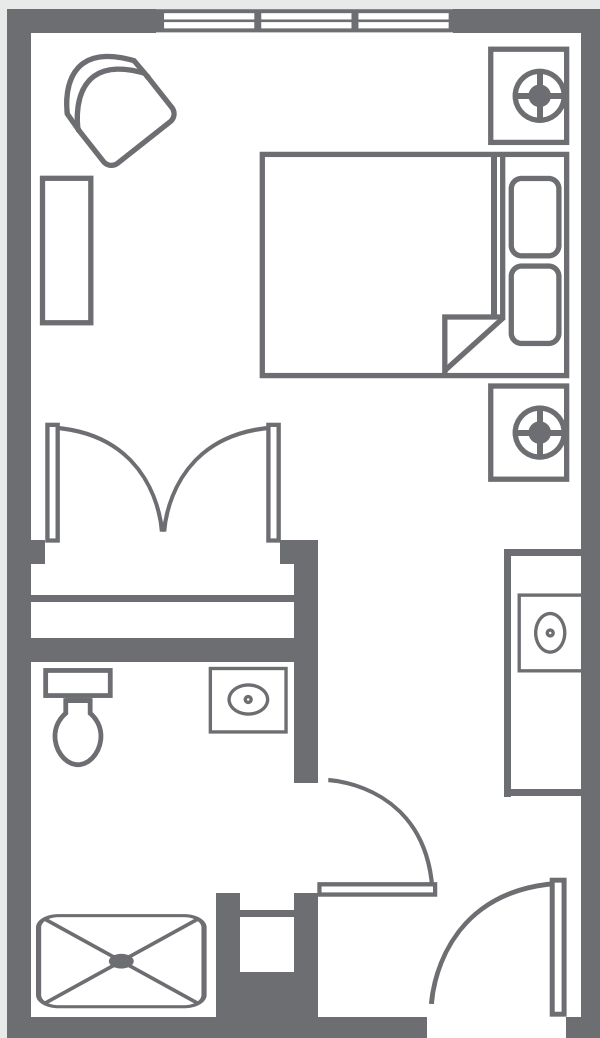

## Suite Apartment

### Sample Features

- Kitchenette (with refrigerator and microwave)
- Individually controlled heat and air conditioning
- Full closet
- Full bath w/handicapped walk-in shower
- Emergency call buttons in Bedroom and bathroom
- Wi-Fi access