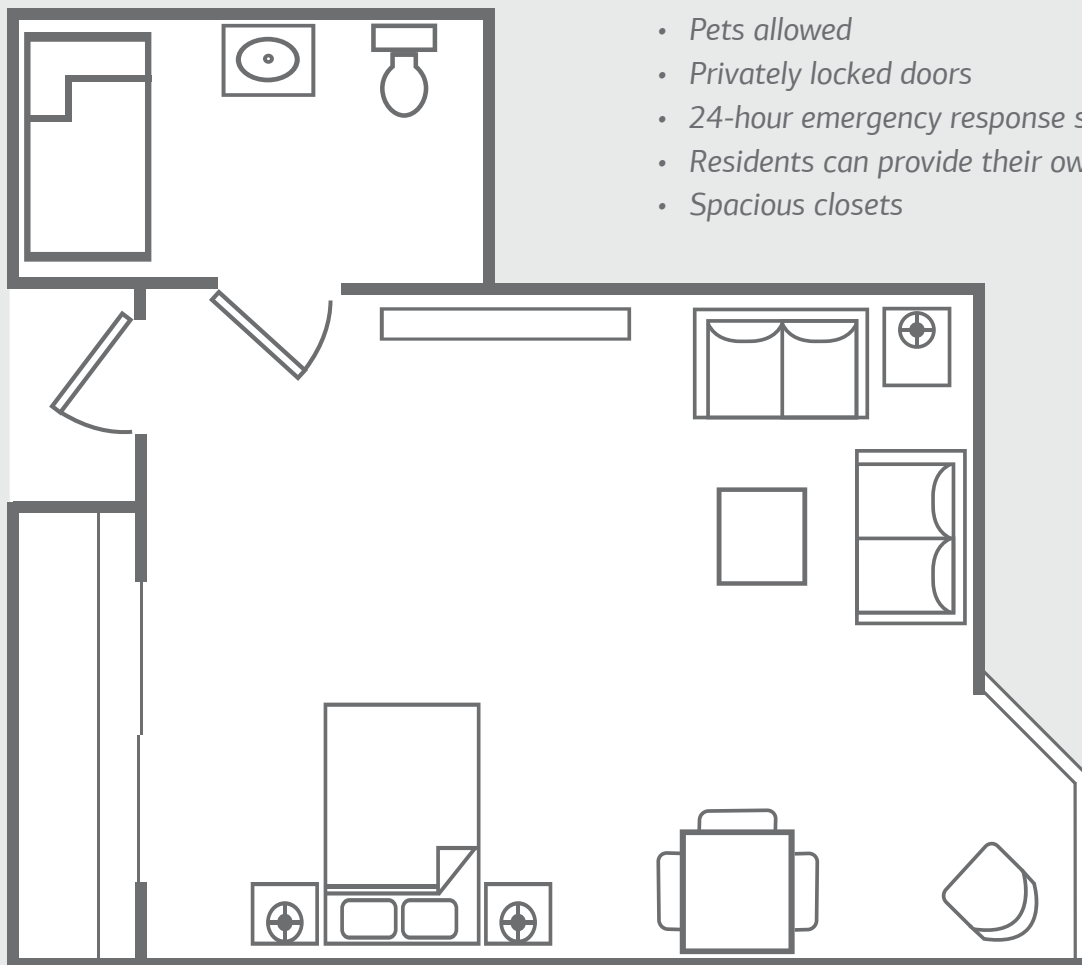

Keywest

Approx. 245 sq ft

Sample Features

- Full bath w/handicapped walk-in shower
Individually controlled heat and air conditioning
- Wi-Fi access
- Pets allowed
- Privately locked doors
- 24-hour emergency response system
- Residents can provide their own furniture
- Spacious closets

Maderia

Approx. 280 sq ft

Sample Features

- Full bath w/handicapped walk-in shower
- Individually controlled heat and air conditioning
- Wi-Fi access
- Pets allowed
- Privately locked doors
- 24-hour emergency response system
- Residents can provide their own furniture
- Spacious closets

Redington

Approx. 300 sq ft

Sample Features

- Full bath w/handicapped walk-in shower
- Individually controlled heat and air conditioning
- Wi-Fi access
- Pets allowed
- Privately locked doors
- 24-hour emergency response system
- Residents can provide their own furniture
- Spacious closets