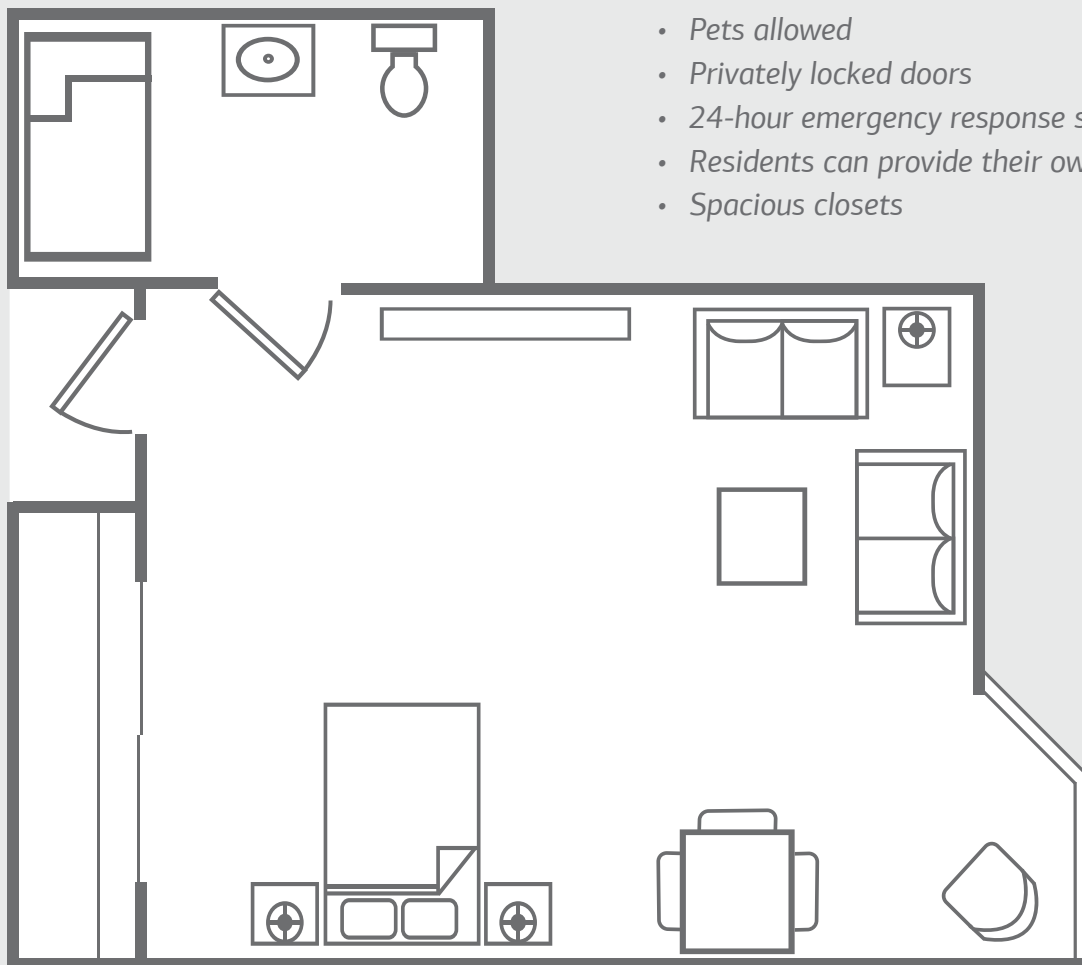

Keywest

Approx. 245 sq ft

Sample Features

- Full bath w/handicapped walk-in shower
Individually controlled heat and air conditioning
- Wi-Fi access
- Pets allowed
- Privately locked doors
- 24-hour emergency response system
- Residents can provide their own furniture
- Spacious closets

Maderia

Approx. 280 sq ft

Sample Features

- Full bath w/handicapped walk-in shower
- Individually controlled heat and air conditioning
- Wi-Fi access
- Pets allowed
- Privately locked doors
- 24-hour emergency response system
- Residents can provide their own furniture
- Spacious closets

Redington

Approx. 300 sq ft

Sample Features

- Full bath w/handicapped walk-in shower
- Individually controlled heat and air conditioning
- Wi-Fi access
- Pets allowed
- Privately locked doors
- 24-hour emergency response system
- Residents can provide their own furniture
- Spacious closets