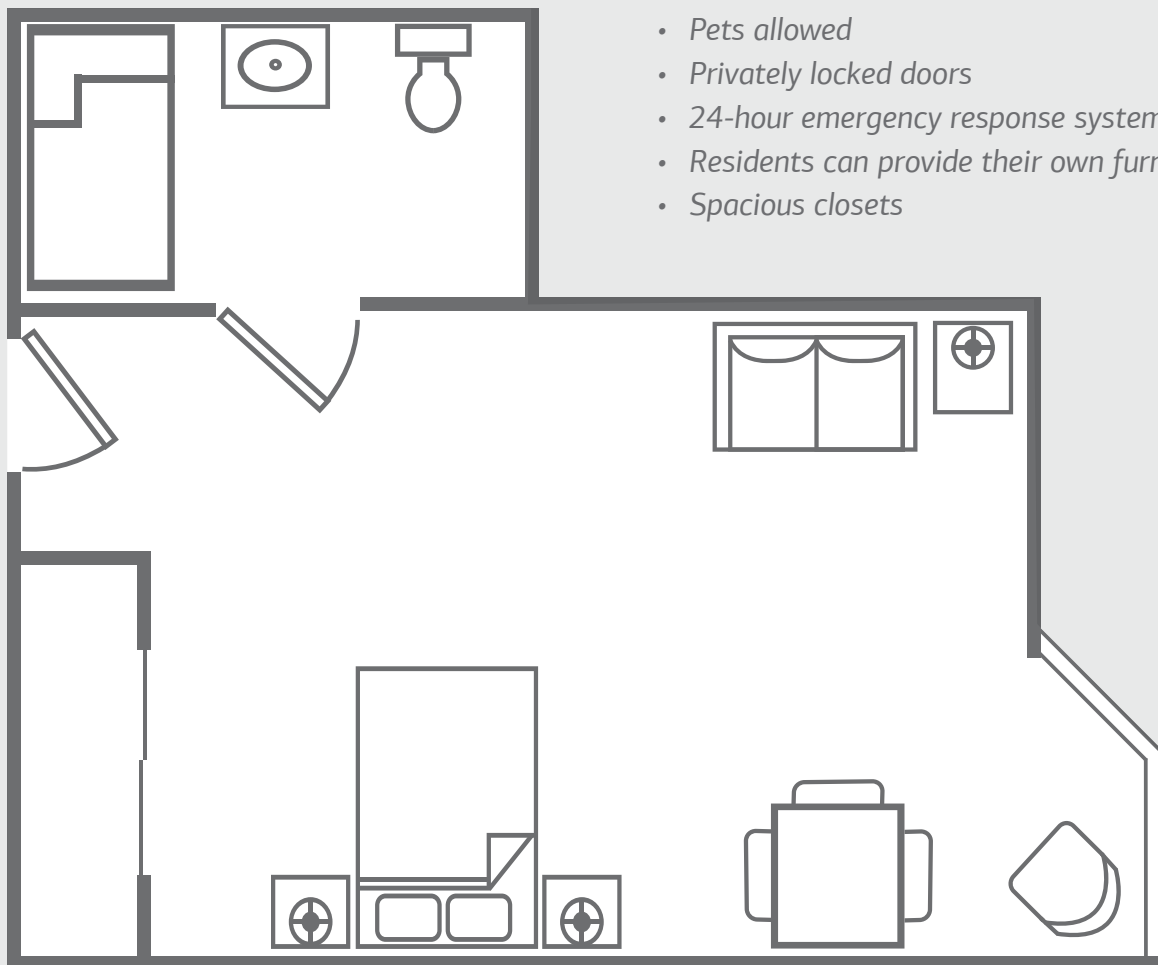

Keywest

Approx. 245 sq ft

Sample Features

- Full bath w/handicapped walk-in shower
Individually controlled heat and air conditioning
- Wi-Fi access
- Pets allowed
- Privately locked doors
- 24-hour emergency response system
- Residents can provide their own furniture
- Spacious closets

Maderia

Approx. 280 sq ft

Sample Features

- Full bath w/handicapped walk-in shower
- Individually controlled heat and air conditioning
- Wi-Fi access
- Pets allowed
- Privately locked doors
- 24-hour emergency response system
- Residents can provide their own furniture
- Spacious closets

Redington

Approx. 300 sq ft

Sample Features

- Full bath w/handicapped walk-in shower
- Individually controlled heat and air conditioning
- Wi-Fi access
- Pets allowed
- Privately locked doors
- 24-hour emergency response system
- Residents can provide their own furniture
- Spacious closets