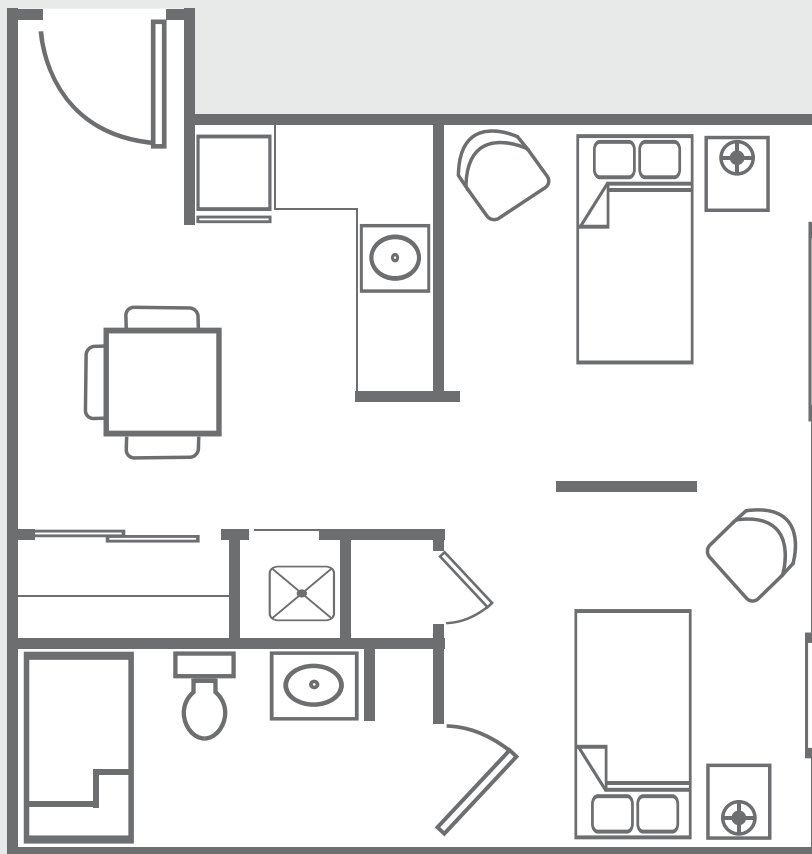

Studio Suite

Private Suite

- Living and bedroom combination
- 284 – 587 sq ft
- Full closet
- Kitchenette
- Full bath w/ handicapped walk-in shower

Prices Upon Request Not to scale. Sizes and styles of apartments may vary, and availability is not guaranteed until contract is signed.

One Bedroom Studio Deluxe

Private Suite

- *Living and bedroom combination*
- *284 – 587 sq ft*
- *Full closet*
- *Kitchenette*
- *Full bath w/ handicapped walk-in shower*

Prices Upon Request Not to scale. Sizes and styles of apartments may vary, and availability is not guaranteed until contract is signed.

Studio Grand Deluxe

Companion Suite

- *Living and bedroom combination*
- *339 – 587 sq ft*
- *Full closet*
- *Kitchenette*
- *Full bath w/ handicapped walk-in shower*

Prices Upon Request Not to scale. Sizes and styles of apartments may vary, and availability is not guaranteed until contract is signed.

One Bedroom Standard Suite

Private Suite

- Living and bedroom combination
- 284 – 587 sq ft
- Full closet
- Kitchenette
- Full bath w/ handicapped walk-in shower

Prices Upon Request Not to scale. Sizes and styles of apartments may vary, and availability is not guaranteed until contract is signed.