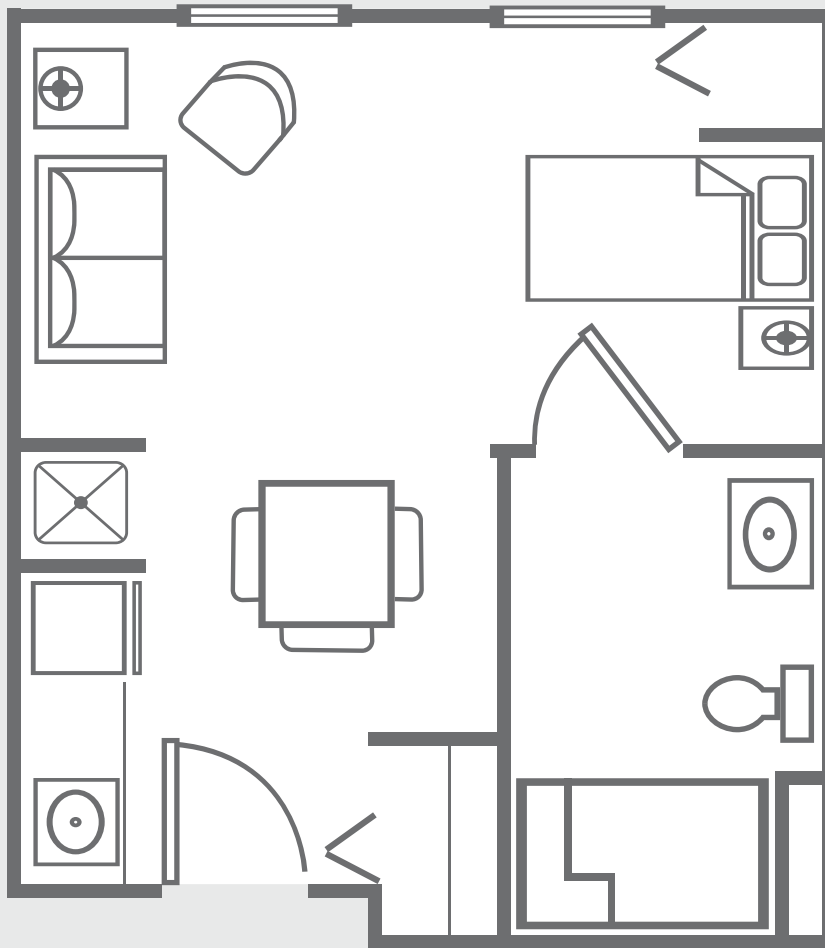

Studio Suite

Private Suite

- Living and bedroom combination
- 284 – 587 sq ft
- Full closet
- Kitchenette
- Full bath w/ handicapped walk-in shower

Prices Upon Request Not to scale. Sizes and styles of apartments may vary, and availability is not guaranteed until contract is signed.

One Bedroom Studio Deluxe

Private Suite

- *Living and bedroom combination*
- *284 – 587 sq ft*
- *Full closet*
- *Kitchenette*
- *Full bath w/ handicapped walk-in shower*

Prices Upon Request Not to scale. Sizes and styles of apartments may vary, and availability is not guaranteed until contract is signed.

Studio Grand Deluxe

Companion Suite

- *Living and bedroom combination*
- *339 – 587 sq ft*
- *Full closet*
- *Kitchenette*
- *Full bath w/ handicapped walk-in shower*

Prices Upon Request Not to scale. Sizes and styles of apartments may vary, and availability is not guaranteed until contract is signed.

One Bedroom Standard Suite

Private Suite

- Living and bedroom combination
- 284 – 587 sq ft
- Full closet
- Kitchenette
- Full bath w/ handicapped walk-in shower

Prices Upon Request Not to scale. Sizes and styles of apartments may vary, and availability is not guaranteed until contract is signed.