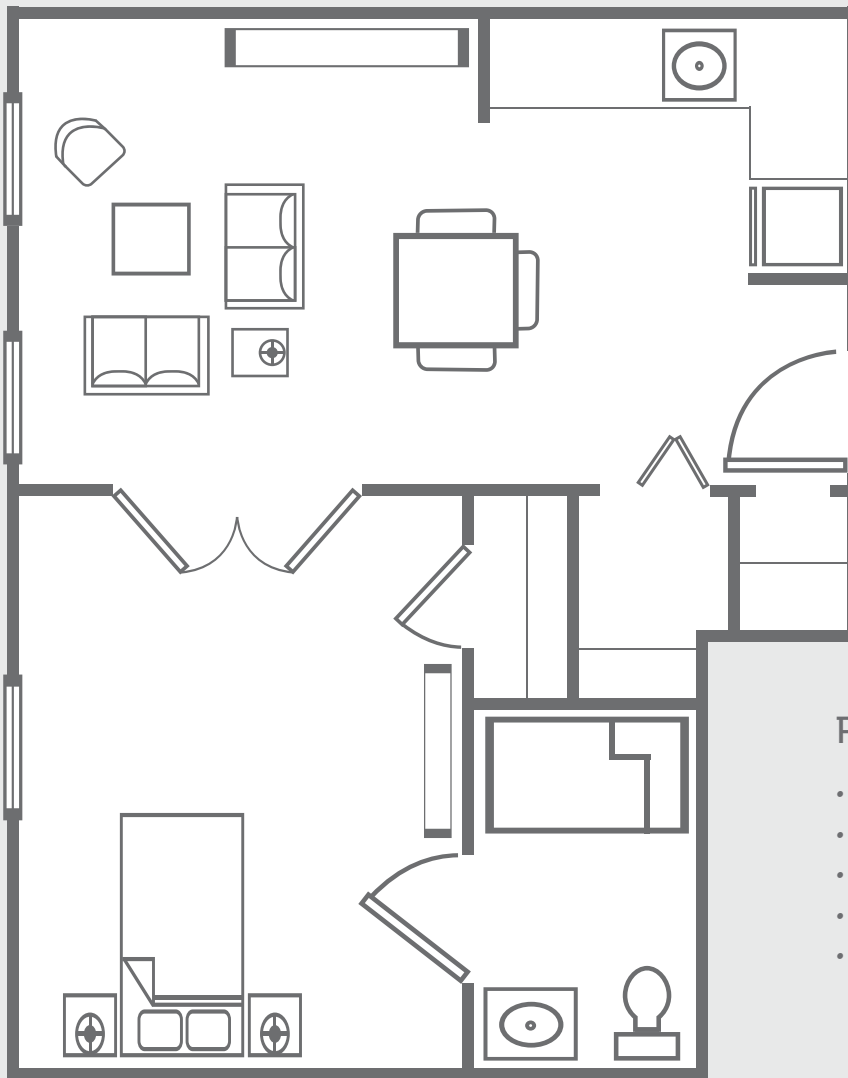

Studio Suite

Private Suite

- Living and bedroom combination
- 284 – 587 sq ft
- Full closet
- Kitchenette
- Full bath w/ handicapped walk-in shower

Prices Upon Request Not to scale. Sizes and styles of apartments may vary, and availability is not guaranteed until contract is signed.

One Bedroom Studio Deluxe

Private Suite

- *Living and bedroom combination*
- *284 – 587 sq ft*
- *Full closet*
- *Kitchenette*
- *Full bath w/ handicapped walk-in shower*

Prices Upon Request Not to scale. Sizes and styles of apartments may vary, and availability is not guaranteed until contract is signed.

Studio Grand Deluxe

Companion Suite

- *Living and bedroom combination*
- *339 – 587 sq ft*
- *Full closet*
- *Kitchenette*
- *Full bath w/ handicapped walk-in shower*

Prices Upon Request Not to scale. Sizes and styles of apartments may vary, and availability is not guaranteed until contract is signed.

One Bedroom Standard Suite

Private Suite

- Living and bedroom combination
- 284 – 587 sq ft
- Full closet
- Kitchenette
- Full bath w/ handicapped walk-in shower

Prices Upon Request Not to scale. Sizes and styles of apartments may vary, and availability is not guaranteed until contract is signed.