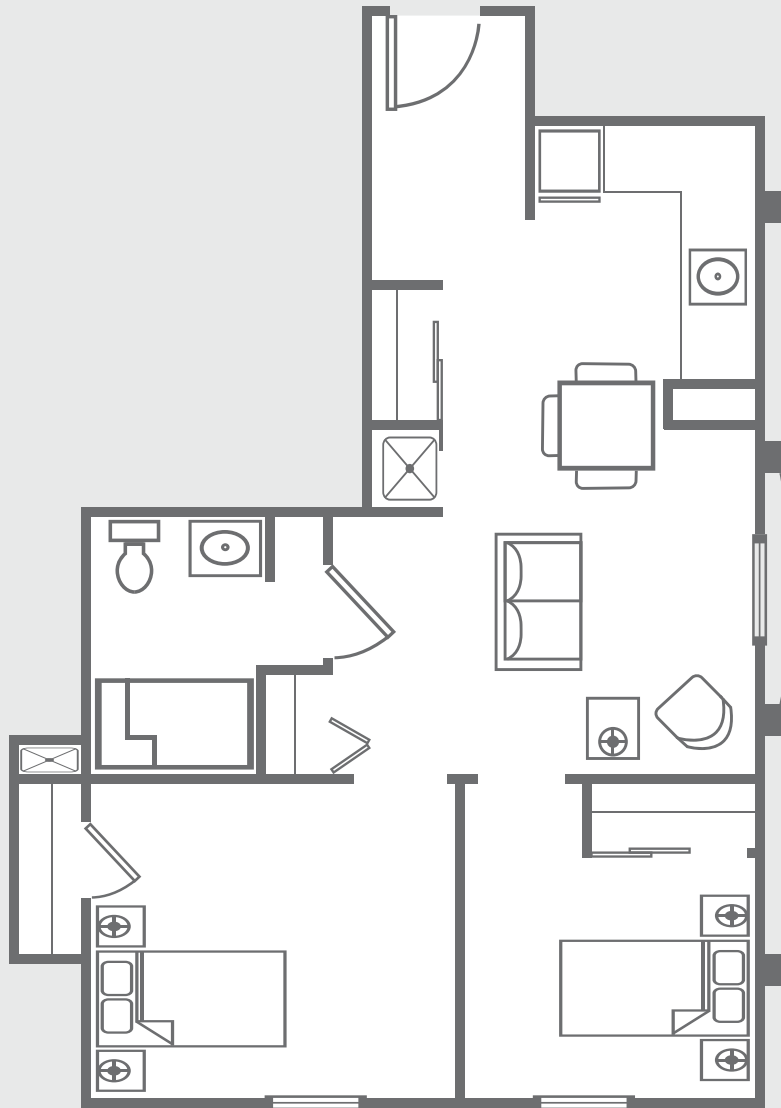

Studio Suite

Private Suite

- Living and bedroom combination
- 284 – 587 sq ft
- Full closet
- Kitchenette
- Full bath w/ handicapped walk-in shower

Prices Upon Request Not to scale. Sizes and styles of apartments may vary, and availability is not guaranteed until contract is signed.

Studio Grand Deluxe

Companion Suite

- *Living and bedroom combination*
- *339 – 587 sq ft*
- *Full closet*
- *Kitchenette*
- *Full bath w/ handicapped walk-in shower*

Prices Upon Request Not to scale. Sizes and styles of apartments may vary, and availability is not guaranteed until contract is signed.

One Bedroom Standard Suite

Private Suite

- Living and bedroom combination
- 284 – 587 sq ft
- Full closet
- Kitchenette
- Full bath w/ handicapped walk-in shower

Prices Upon Request Not to scale. Sizes and styles of apartments may vary, and availability is not guaranteed until contract is signed.

Two Bedroom Deluxe Suite

Companion Suite

- *Living and bedroom combination*
- *339 – 587 sq ft*
- *Full closet*
- *Kitchenette*
- *Full bath w/ handicapped walk-in shower*

Prices Upon Request Not to scale. Sizes and styles of apartments may vary, and availability is not guaranteed until contract is signed.