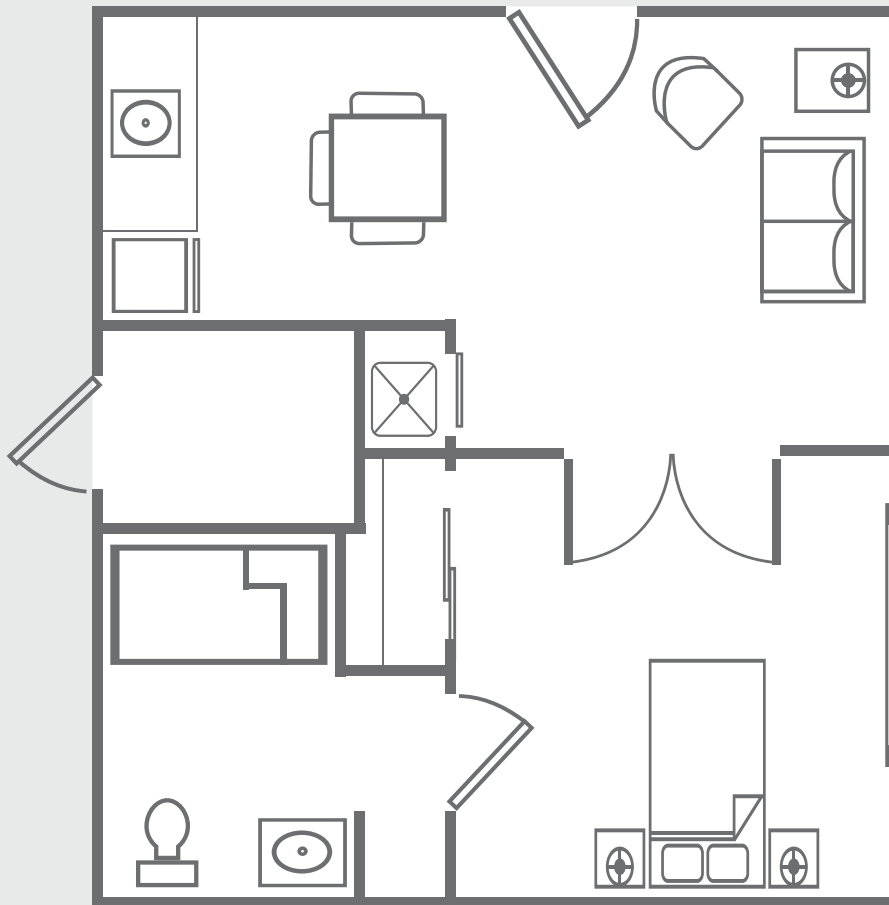

Studio Suite

Private Suite

- Living and bedroom combination
- 284 – 587 sq ft
- Full closet
- Kitchenette
- Full bath w/ handicapped walk-in shower

Prices Upon Request Not to scale. Sizes and styles of apartments may vary, and availability is not guaranteed until contract is signed.

One Bedroom Studio Deluxe

Private Suite

- *Living and bedroom combination*
- *284 – 587 sq ft*
- *Full closet*
- *Kitchenette*
- *Full bath w/ handicapped walk-in shower*

Prices Upon Request Not to scale. Sizes and styles of apartments may vary, and availability is not guaranteed until contract is signed.

Studio Grand Deluxe

Companion Suite

- *Living and bedroom combination*
- *339 – 587 sq ft*
- *Full closet*
- *Kitchenette*
- *Full bath w/ handicapped walk-in shower*

Prices Upon Request Not to scale. Sizes and styles of apartments may vary, and availability is not guaranteed until contract is signed.

One Bedroom Standard Suite

Private Suite

- Living and bedroom combination
- 284 – 587 sq ft
- Full closet
- Kitchenette
- Full bath w/ handicapped walk-in shower

Prices Upon Request Not to scale. Sizes and styles of apartments may vary, and availability is not guaranteed until contract is signed.