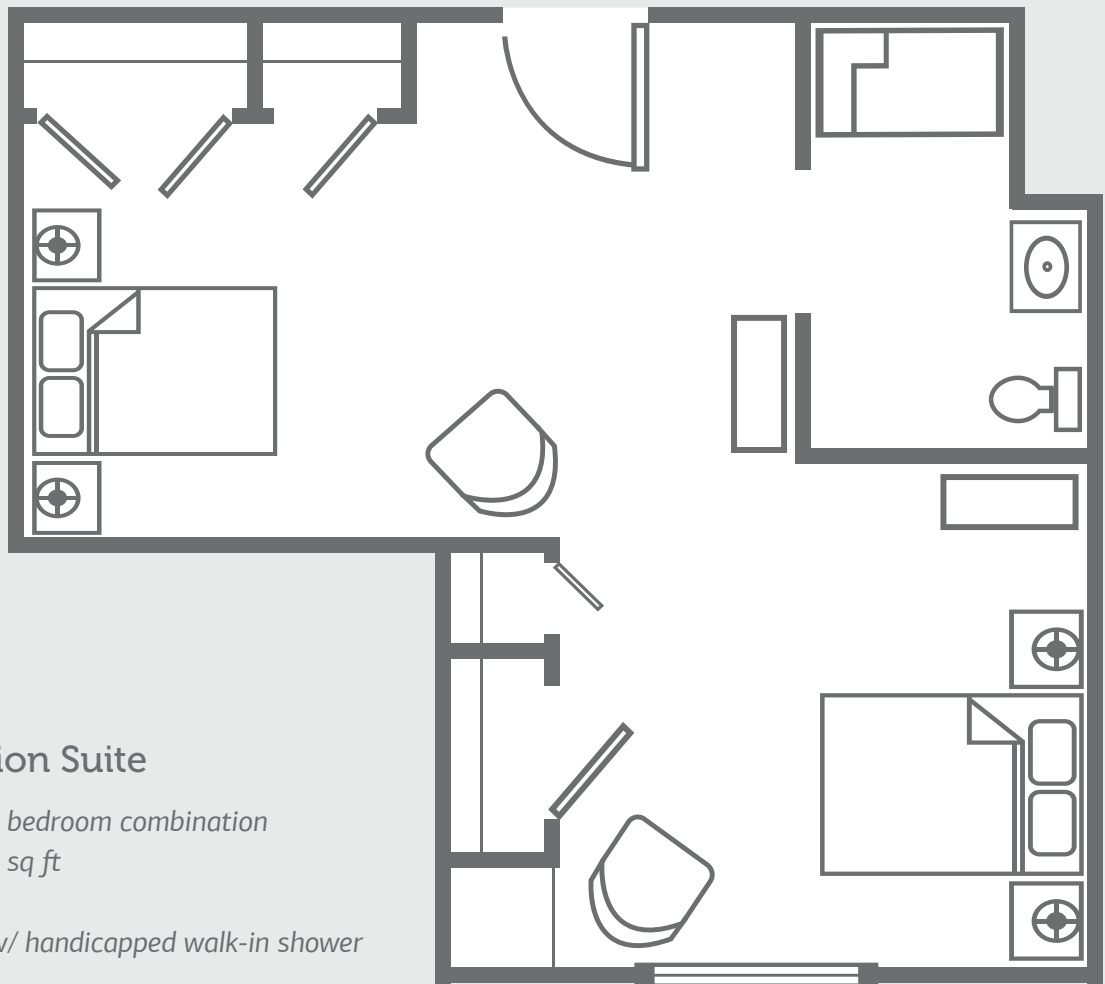

Studio Suite

Private Suite

- *Living and bedroom combination*
- *258 – 286 sq ft*
- *Full closet*
- *Full bath w/ handicapped walk-in shower*

Prices Upon Request Not to scale. Sizes and styles of apartments may vary, and availability is not guaranteed until contract is signed.

Studio Deluxe

Private Suite

- Living and bedroom combination
- 258 – 286 sq ft
- Full closet
- Full bath w/ handicapped walk-in shower

Prices Upon Request Not to scale. Sizes and styles of apartments may vary, and availability is not guaranteed until contract is signed.

Studio Companion

Companion Suite

- Living and bedroom combination
- 286 – 492 sq ft
- Full closet
- Full bath w/ handicapped walk-in shower

Prices Upon Request Not to scale. Sizes and styles of apartments may vary, and availability is not guaranteed until contract is signed.

Companion Deluxe

Companion Suite

- *Living and bedroom combination*
- *286 – 492 sq ft*
- *Full closet*
- *Full bath w/ handicapped walk-in shower*

Prices Upon Request Not to scale. Sizes and styles of apartments may vary, and availability is not guaranteed until contract is signed.