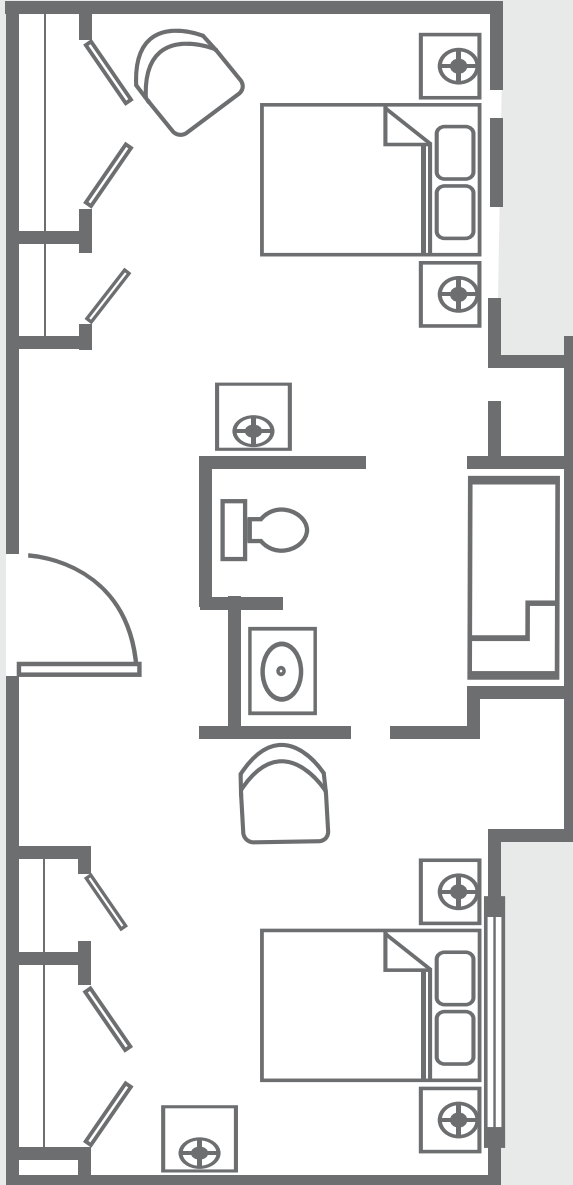

Studio Deluxe

Private Suite

- Living and bedroom combination
- 258 – 286 sq ft
- Full closet
- Full bath w/ handicapped walk-in shower

Prices Upon Request Not to scale. Sizes and styles of apartments may vary, and availability is not guaranteed until contract is signed.

Studio Companion

Companion Suite

- Living and bedroom combination
- 286 – 492 sq ft
- Full closet
- Full bath w/ handicapped walk-in shower

Prices Upon Request Not to scale. Sizes and styles of apartments may vary, and availability is not guaranteed until contract is signed.

Companion Deluxe

Companion Suite

- *Living and bedroom combination*
- *286 – 492 sq ft*
- *Full closet*
- *Full bath w/ handicapped walk-in shower*

Prices Upon Request Not to scale. Sizes and styles of apartments may vary, and availability is not guaranteed until contract is signed.

Companion Suite

Companion Suite

- *Living and bedroom combination*
- *286 – 492 sq ft*
- *Full closet*
- *Full bath w/ handicapped walk-in shower*

Prices Upon Request Not to scale. Sizes and styles of apartments may vary, and availability is not guaranteed until contract is signed.