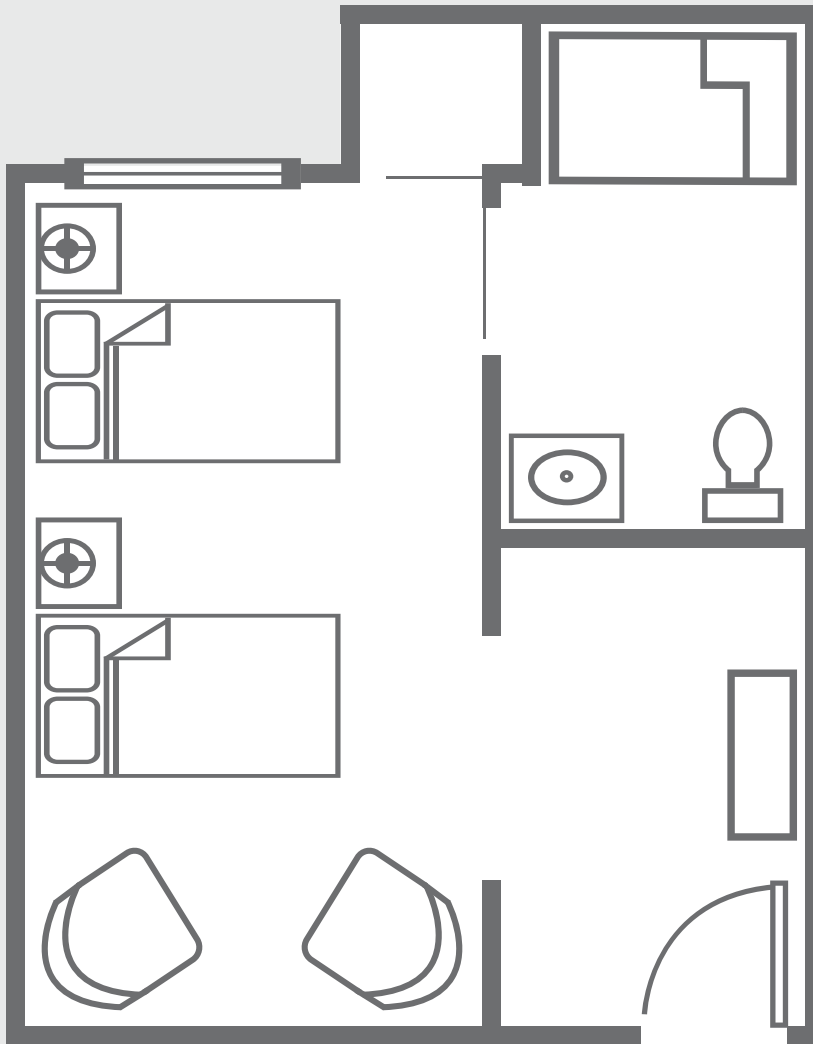

Studio Suite

Private Suite

- *Living and bedroom combination*
- *258 – 286 sq ft*
- *Full closet*
- *Full bath w/ handicapped walk-in shower*

Prices Upon Request Not to scale. Sizes and styles of apartments may vary, and availability is not guaranteed until contract is signed.

Studio Deluxe

Private Suite

- Living and bedroom combination
- 258 – 286 sq ft
- Full closet
- Full bath w/ handicapped walk-in shower

Prices Upon Request Not to scale. Sizes and styles of apartments may vary, and availability is not guaranteed until contract is signed.

Studio Companion

Companion Suite

- Living and bedroom combination
- 286 – 492 sq ft
- Full closet
- Full bath w/ handicapped walk-in shower

Prices Upon Request Not to scale. Sizes and styles of apartments may vary, and availability is not guaranteed until contract is signed.

Companion Deluxe

Companion Suite

- *Living and bedroom combination*
- *286 – 492 sq ft*
- *Full closet*
- *Full bath w/ handicapped walk-in shower*

Prices Upon Request Not to scale. Sizes and styles of apartments may vary, and availability is not guaranteed until contract is signed.