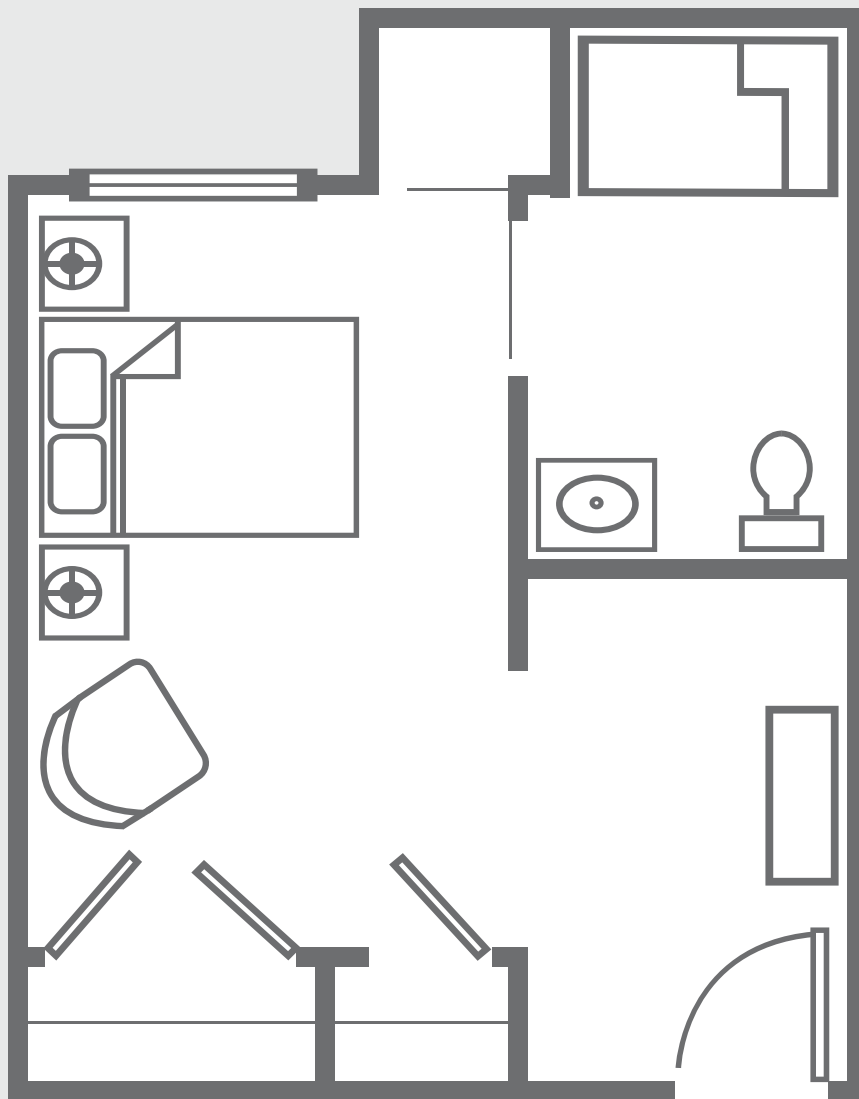

Studio Suite

Private Suite

- *Living and bedroom combination*
- *258 – 286 sq ft*
- *Full closet*
- *Full bath w/ handicapped walk-in shower*

Prices Upon Request Not to scale. Sizes and styles of apartments may vary, and availability is not guaranteed until contract is signed.

Studio Deluxe

Private Suite

- Living and bedroom combination
- 258 – 286 sq ft
- Full closet
- Full bath w/ handicapped walk-in shower

Prices Upon Request Not to scale. Sizes and styles of apartments may vary, and availability is not guaranteed until contract is signed.

Studio Companion

Companion Suite

- Living and bedroom combination
- 286 – 492 sq ft
- Full closet
- Full bath w/ handicapped walk-in shower

Prices Upon Request Not to scale. Sizes and styles of apartments may vary, and availability is not guaranteed until contract is signed.