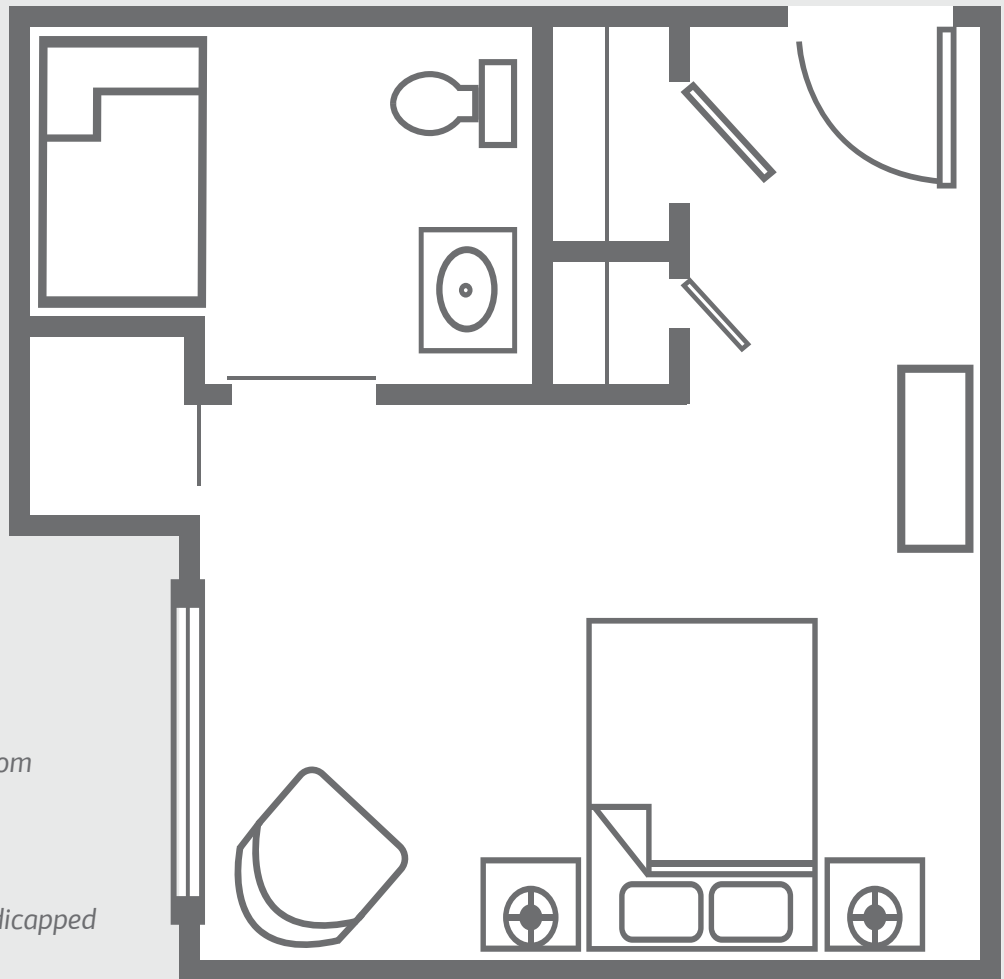

Studio Suite

Private Suite

- *Living and bedroom combination*
- *258 – 286 sq ft*
- *Full closet*
- *Full bath w/ handicapped walk-in shower*

Prices Upon Request Not to scale. Sizes and styles of apartments may vary, and availability is not guaranteed until contract is signed.

Studio Deluxe

Private Suite

- Living and bedroom combination
- 258 – 286 sq ft
- Full closet
- Full bath w/ handicapped walk-in shower

Prices Upon Request Not to scale. Sizes and styles of apartments may vary, and availability is not guaranteed until contract is signed.

Studio Companion

Companion Suite

- Living and bedroom combination
- 286 – 492 sq ft
- Full closet
- Full bath w/ handicapped walk-in shower

Prices Upon Request Not to scale. Sizes and styles of apartments may vary, and availability is not guaranteed until contract is signed.