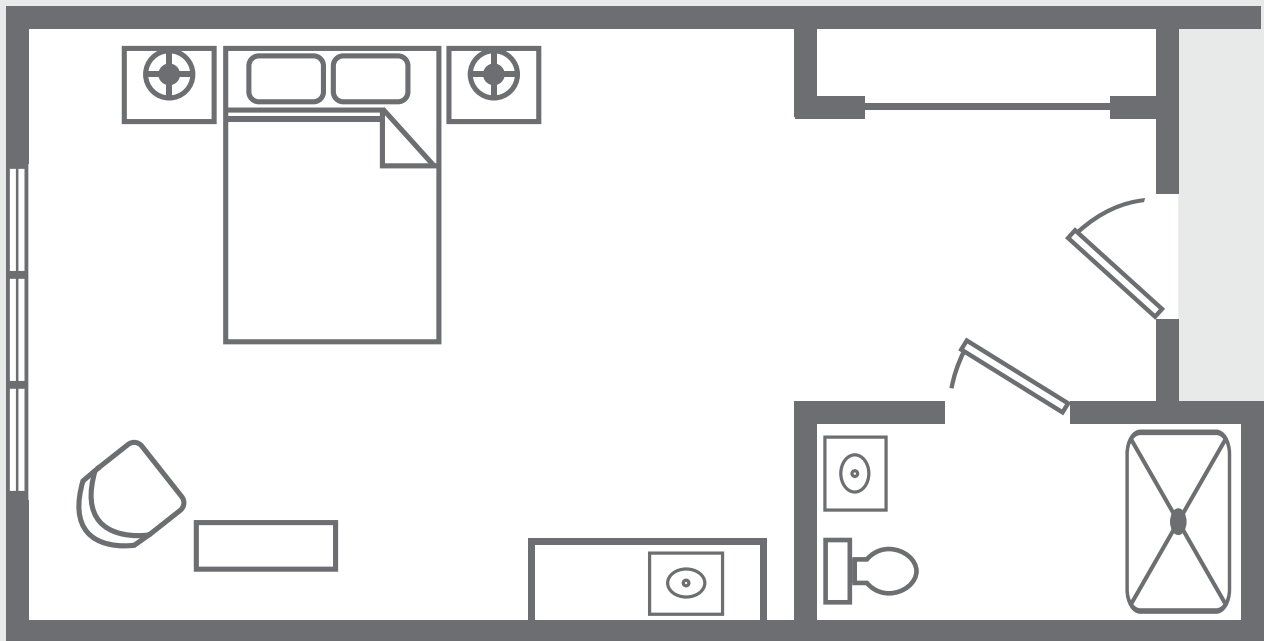

## Private Suite

### Sample Features

- Suites range from approx. 270 - 450sq feet
- Fully carpeted
- Spacious closets
- Kitchenette optional
- Handicap-accessible bathroom
- Fully furnished accommodations
- Residents can provide their own furniture
- Open floor plan
- Housekeeping, linen, & laundry service
- Bed linens and towels provided
- 24-hour response system
- Individual heating and air conditioning