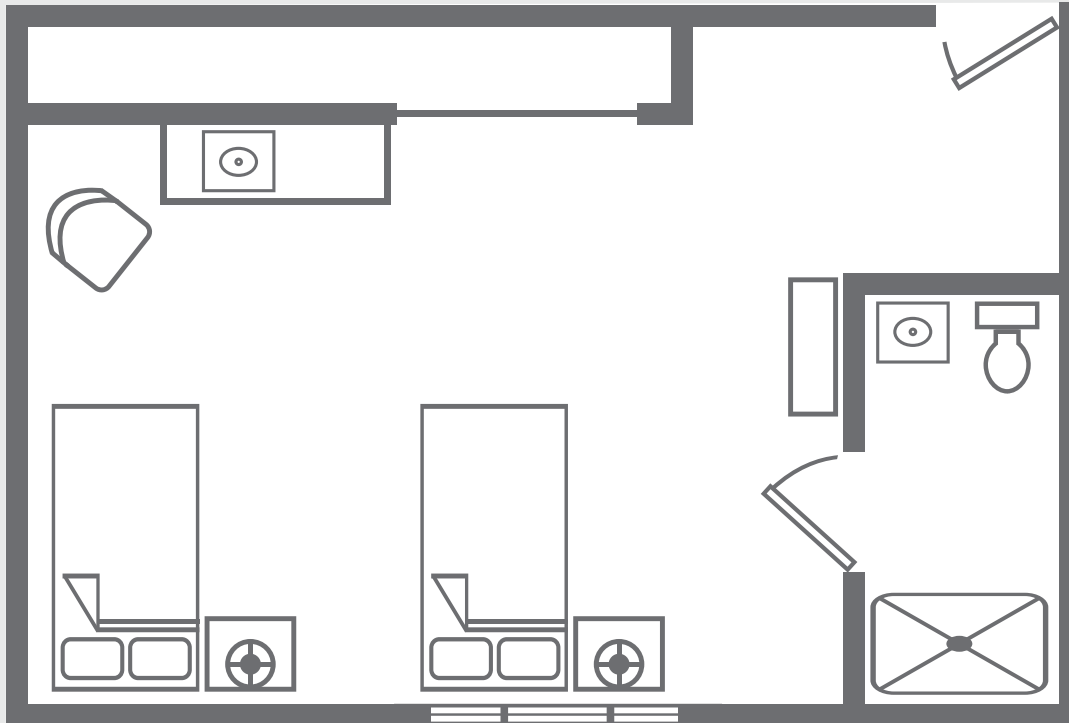

## Private Suite

### Sample Features

- Suites range from approx. 270 - 450sq feet
- Fully carpeted
- Spacious closets
- Kitchenette optional
- Handicap-accessible bathroom
- Fully furnished accommodations
- Residents can provide their own furniture
- Open floor plan
- Housekeeping, linen, & laundry service
- Bed linens and towels provided
- 24-hour response system
- Individual heating and air conditioning