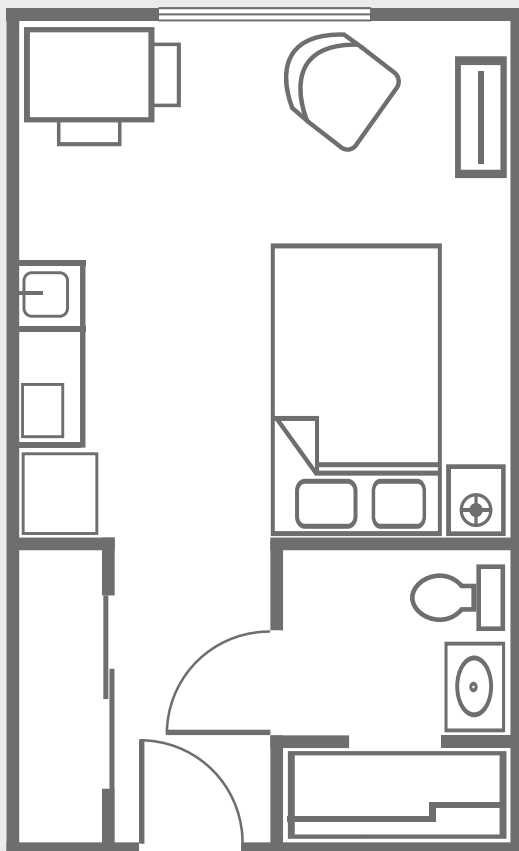

Studio

Sample Features

- Kitchenette (with refrigerator, microwave & sink)
- Individually controlled heat and air conditioning
- Emergency call buttons in Bedroom and bathroom
- Wi-Fi access
- Pets allowed in suites

Prices Upon Request Not to scale. Sizes and styles of apartments may vary, and availability is not guaranteed until contract is signed.

Studio-Companion

Sample Features

- Kitchenette (with refrigerator, microwave & sink)
- Individually controlled heat and air conditioning
- Emergency call buttons in Bedroom and bathroom
- Wi-Fi access
- Pets allowed in suites