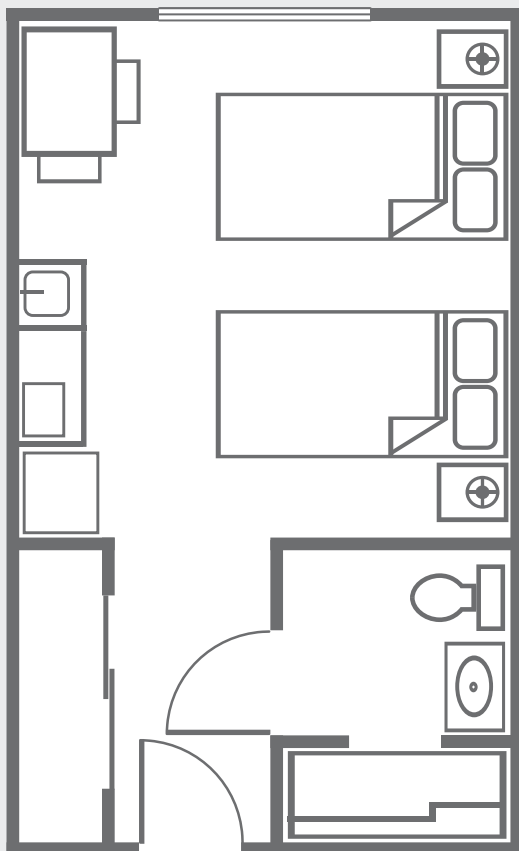

Studio

Sample Features

- Kitchenette (with refrigerator, microwave & sink)
- Individually controlled heat and air conditioning
- Emergency call buttons in Bedroom and bathroom
- Wi-Fi access
- Pets allowed in suites

Prices Upon Request Not to scale. Sizes and styles of apartments may vary, and availability is not guaranteed until contract is signed.

Studio-Companion

Sample Features

- Kitchenette (with refrigerator, microwave & sink)
- Individually controlled heat and air conditioning
- Emergency call buttons in Bedroom and bathroom
- Wi-Fi access
- Pets allowed in suites