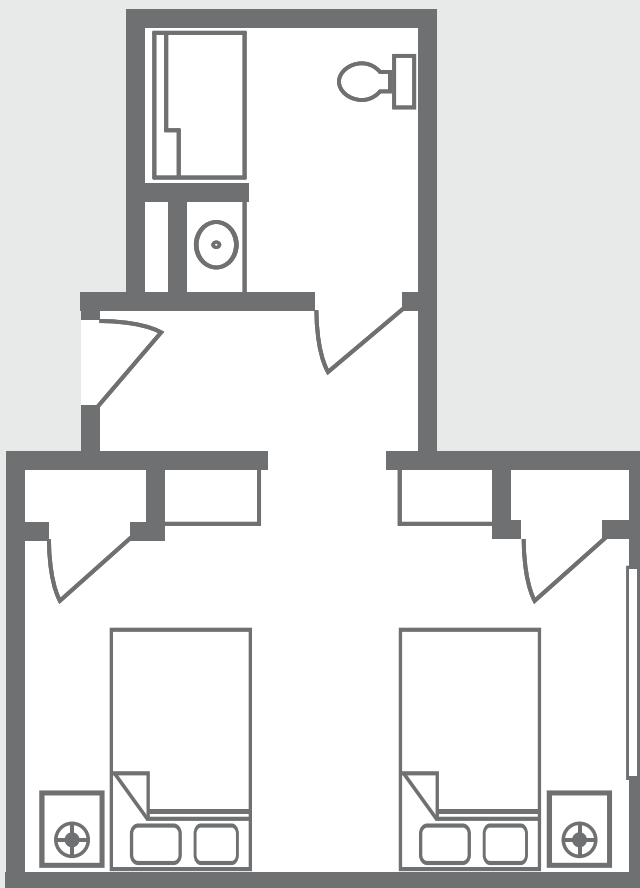

Private Suite

Approx. 268 sq ft

Sample Features

- Kitchenette (with refrigerator, microwave & sink)
- Individually controlled heat and air conditioning
- Emergency call buttons in Bedroom and bathroom
- Wi-Fi access
- Pets allowed in suites

Semi-Private Suite

Approx. 370 sq ft

Sample Features

- Kitchenette (with refrigerator, microwave & sink)
- Individually controlled heat and air conditioning
- Emergency call buttons in Bedroom and bathroom
- Wi-Fi access
- Pets allowed in suites

Deluxe Suite

Approx. 334 sq ft

Sample Features

- Kitchenette (with refrigerator, microwave & sink)
- Individually controlled heat and air conditioning
- Emergency call buttons in Bedroom and bathroom
- Wi-Fi access
- Pets allowed in suites
- Covered Deck