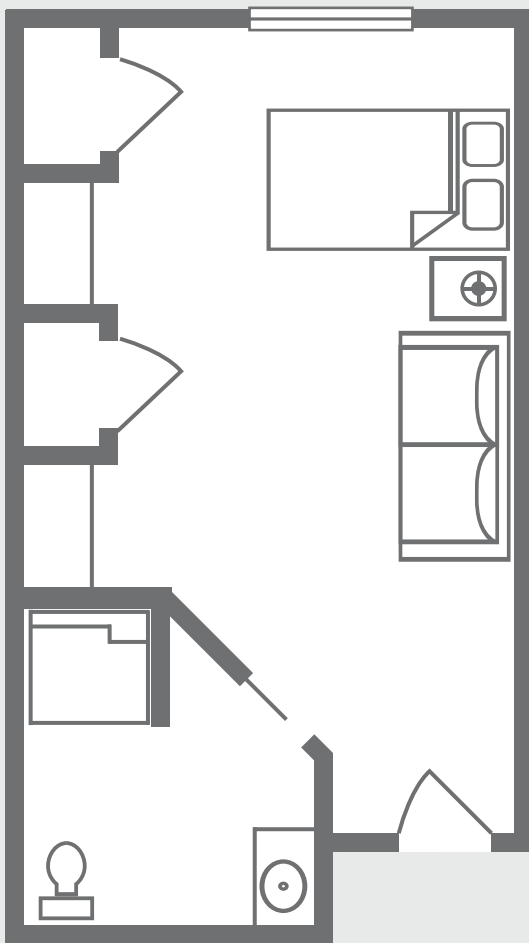

Private Suite

Approx. 268 sq ft

Sample Features

- Kitchenette (with refrigerator, microwave & sink)
- Individually controlled heat and air conditioning
- Emergency call buttons in Bedroom and bathroom
- Wi-Fi access
- Pets allowed in suites

Semi-Private Suite

Approx. 370 sq ft

Sample Features

- Kitchenette (with refrigerator, microwave & sink)
- Individually controlled heat and air conditioning
- Emergency call buttons in Bedroom and bathroom
- Wi-Fi access
- Pets allowed in suites

Deluxe Suite

Approx. 334 sq ft

Sample Features

- Kitchenette (with refrigerator, microwave & sink)
- Individually controlled heat and air conditioning
- Emergency call buttons in Bedroom and bathroom
- Wi-Fi access
- Pets allowed in suites
- Covered Deck