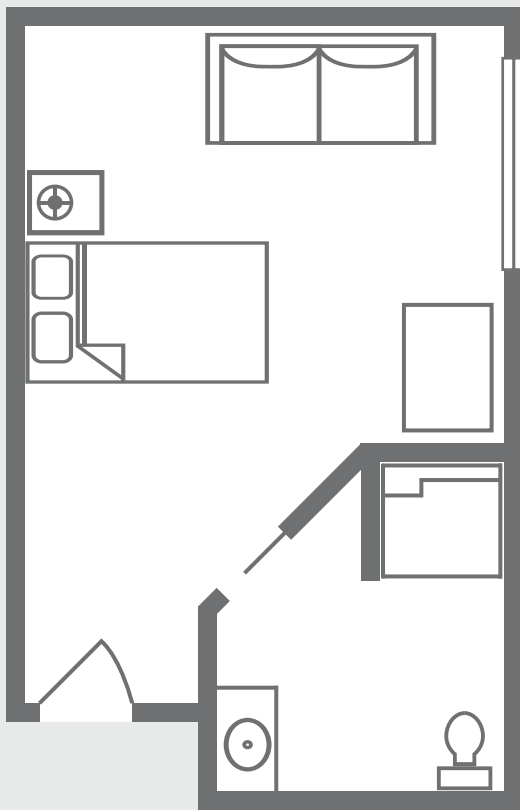

Private Suite

Approx. 268 sq ft

Sample Features

- Kitchenette (with refrigerator, microwave & sink)
- Individually controlled heat and air conditioning
- Emergency call buttons in Bedroom and bathroom
- Wi-Fi access
- Pets allowed in suites

Semi-Private Suite

Approx. 370 sq ft

Sample Features

- Kitchenette (with refrigerator, microwave & sink)
- Individually controlled heat and air conditioning
- Emergency call buttons in Bedroom and bathroom
- Wi-Fi access
- Pets allowed in suites

Deluxe Suite

Approx. 334 sq ft

Sample Features

- Kitchenette (with refrigerator, microwave & sink)
- Individually controlled heat and air conditioning
- Emergency call buttons in Bedroom and bathroom
- Wi-Fi access
- Pets allowed in suites
- Covered Deck