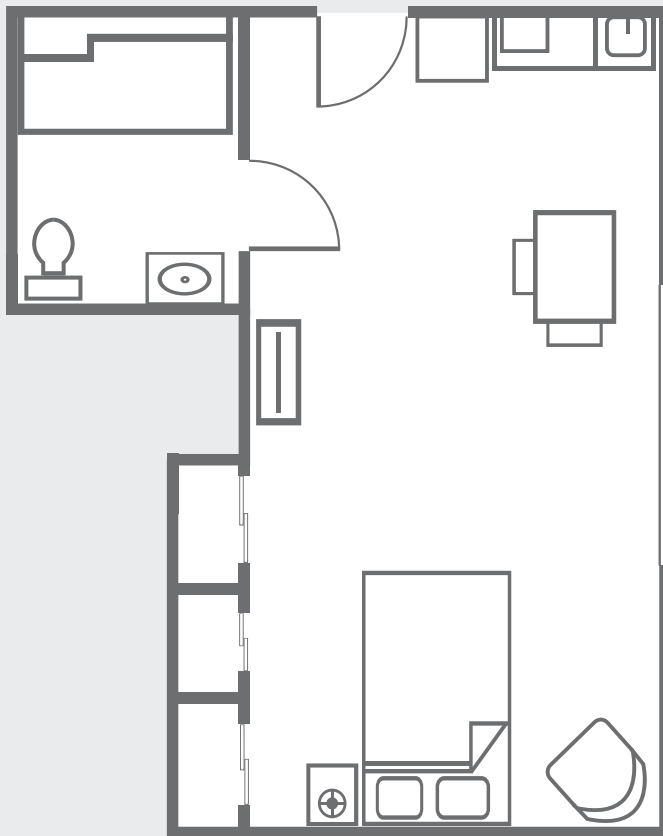

Private Suite

Sample Features

- Kitchenette (with refrigerator, microwave & sink)
- Individually controlled heat and air conditioning
- Emergency call buttons in Bedroom and bathroom
- Wi-Fi access
- Pets allowed in suites

Prices Upon Request Not to scale. Sizes and styles of apartments may vary, and availability is not guaranteed until contract is signed.