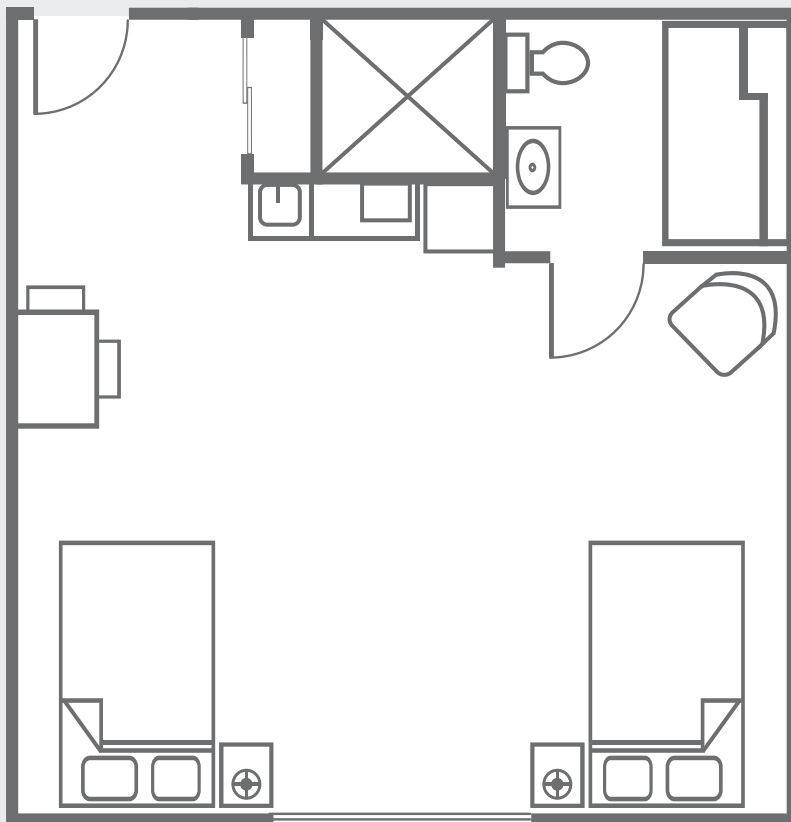

Companion Suite

Sample Features

- Kitchenette (with refrigerator, microwave & sink)
- Individually controlled heat and air conditioning
- Emergency call buttons in Bedroom and bathroom
- Wi-Fi access
- Pets allowed in suites

Prices Upon Request Not to scale. Sizes and styles of apartments may vary, and availability is not guaranteed until contract is signed.