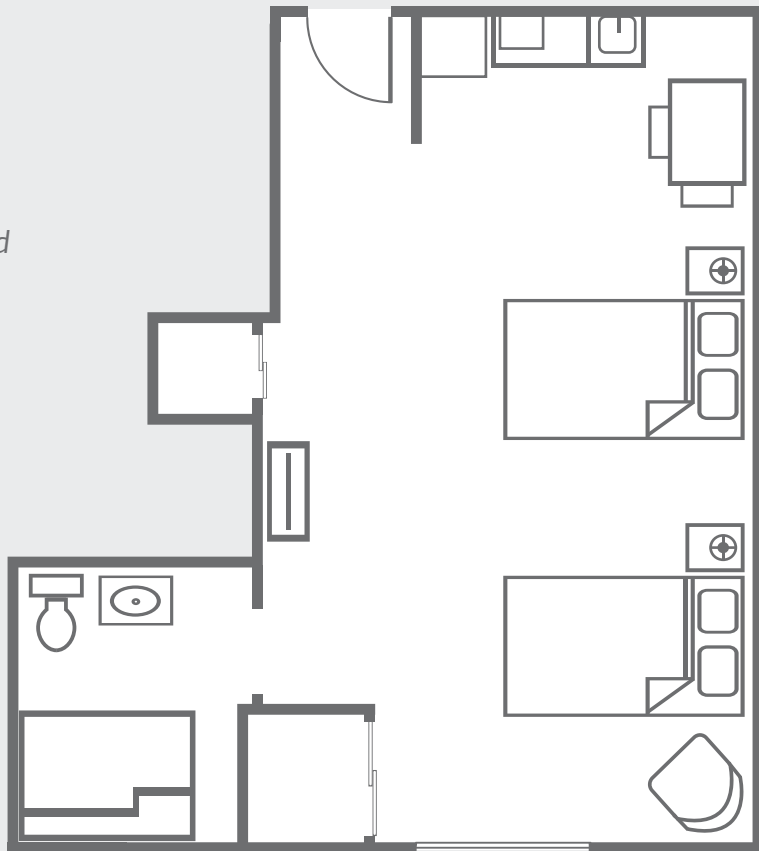

Studio Suite

Sample Features

- Kitchenette (with refrigerator, microwave & sink)
- Individually controlled heat and air conditioning
- Emergency call buttons in Bedroom and bathroom
- Wi-Fi access
- Pets allowed in suites

Prices Upon Request Not to scale. Sizes and styles of apartments may vary, and availability is not guaranteed until contract is signed.

Companion Suite

Sample Features

- Kitchenette (with refrigerator, microwave & sink)
- Individually controlled heat and air conditioning
- Emergency call buttons in Bedroom and bathroom
- Wi-Fi access
- Pets allowed in suites