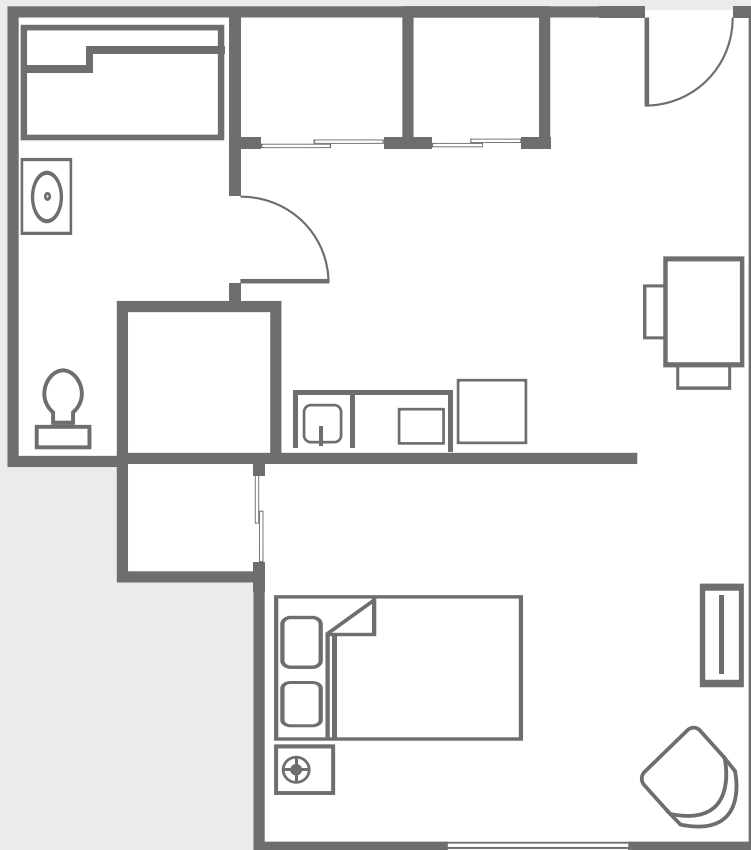

Studio Suite

Sample Features

- Kitchenette (with refrigerator, microwave & sink)
- Individually controlled heat and air conditioning
- Emergency call buttons in Bedroom and bathroom
- Wi-Fi access
- Pets allowed in suites

Prices Upon Request Not to scale. Sizes and styles of apartments may vary, and availability is not guaranteed until contract is signed.

Private Suite

Sample Features

- Kitchenette (with refrigerator, microwave & sink)
- Individually controlled heat and air conditioning
- Emergency call buttons in Bedroom and bathroom
- Wi-Fi access
- Pets allowed in suites