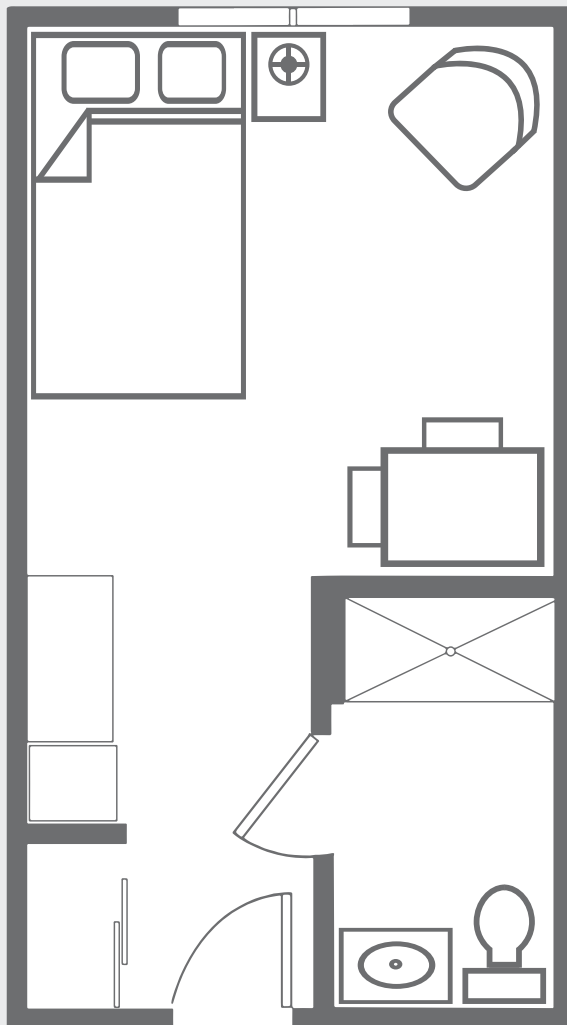

Studio

Sample Features

- Kitchenette (with refrigerator, microwave & sink)
- Individually controlled heat and air conditioning
- Emergency call buttons in Bedroom and bathroom
- Wi-Fi access
- Pets allowed in suites