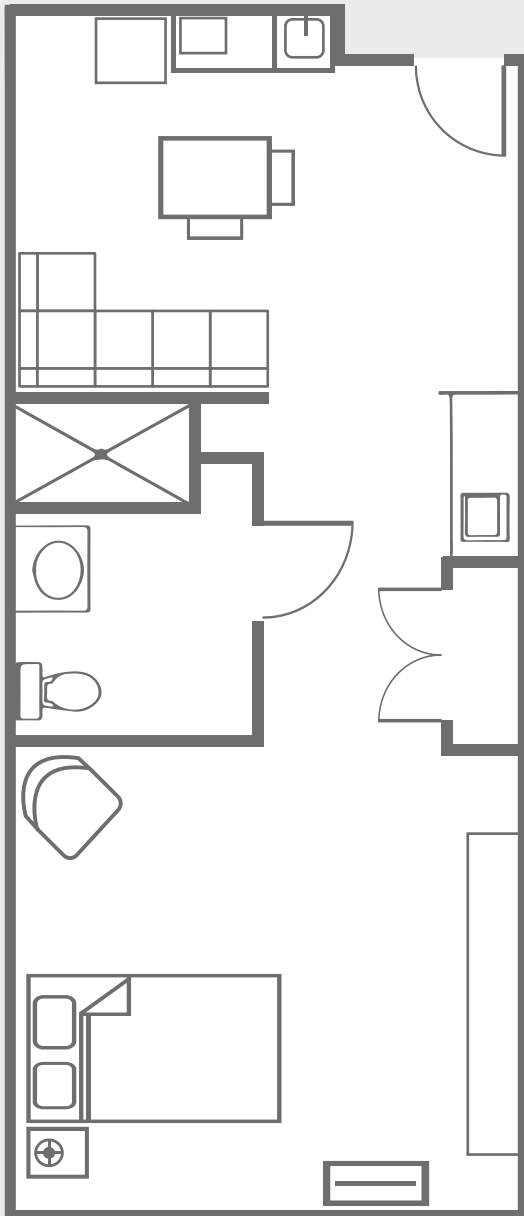

Studio

Sample Features

- Kitchenette (with refrigerator, microwave & sink)
- Individually controlled heat and air conditioning
- Emergency call buttons in Bedroom and bathroom
- Wi-Fi access
- Pets allowed in suites

Prices Upon Request Not to scale. Sizes and styles of apartments may vary, and availability is not guaranteed until contract is signed.

One- Bedroom

Sample Features

- Kitchenette (with refrigerator, microwave & sink)
- Individually controlled heat and air conditioning
- Emergency call buttons in Bedroom and bathroom
- Wi-Fi access
- Pets allowed in suites

[INSPIRITSENIORLIVING.COM/MILFORDPLACE](https://www.inspiritseniorliving.com/milfordplace)

Two-Bedroom

Sample Features

- Kitchenette (with refrigerator, microwave & sink)
- Individually controlled heat and air conditioning
- Emergency call buttons in Bedroom and bathroom
- Wi-Fi access
- Pets allowed in suites