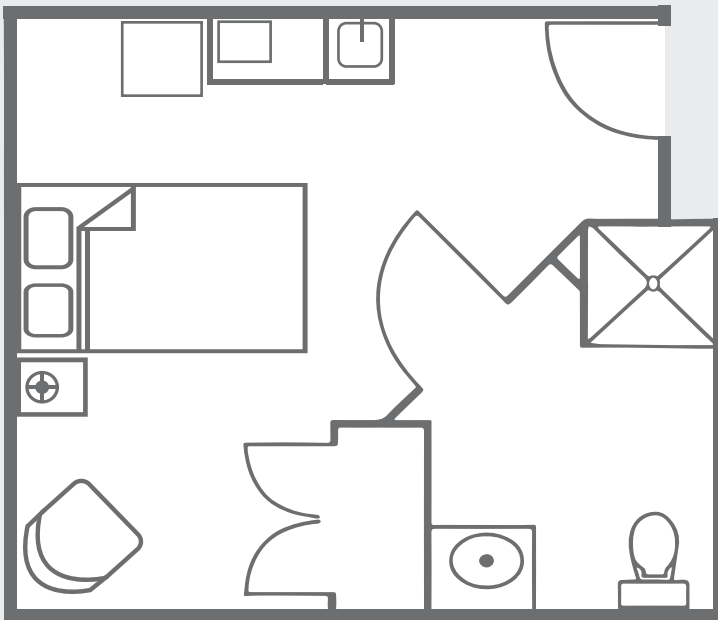

Studio

Sample Features

- Kitchenette (with refrigerator, microwave & sink)
- Individually controlled heat and air conditioning
- Emergency call buttons in Bedroom and bathroom
- Wi-Fi access
- Pets allowed in suites