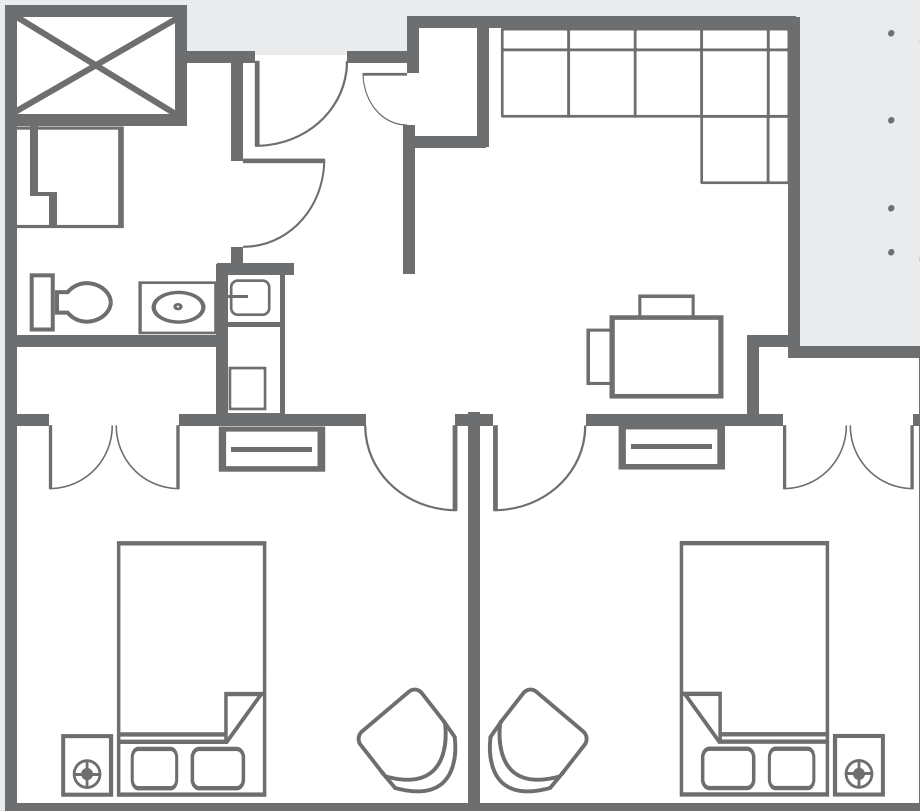

Two-Bedroom Deluxe

Sample Features

- Kitchenette (with refrigerator, microwave & sink)
- Individually controlled heat and air conditioning
- Emergency call buttons in Bedroom and bathroom
- Wi-Fi access
- Pets allowed in suites

Prices Upon Request Not to scale. Sizes and styles of apartments may vary, and availability is not guaranteed until contract is signed.

Milford Place

500 South Dupont Boulevard
Milford, DE 19963
302-422-8700

[INSPIRITSENIORLIVING.COM/MILFORDPLACE](https://www.inspiritseiniorliving.com/milfordplace)