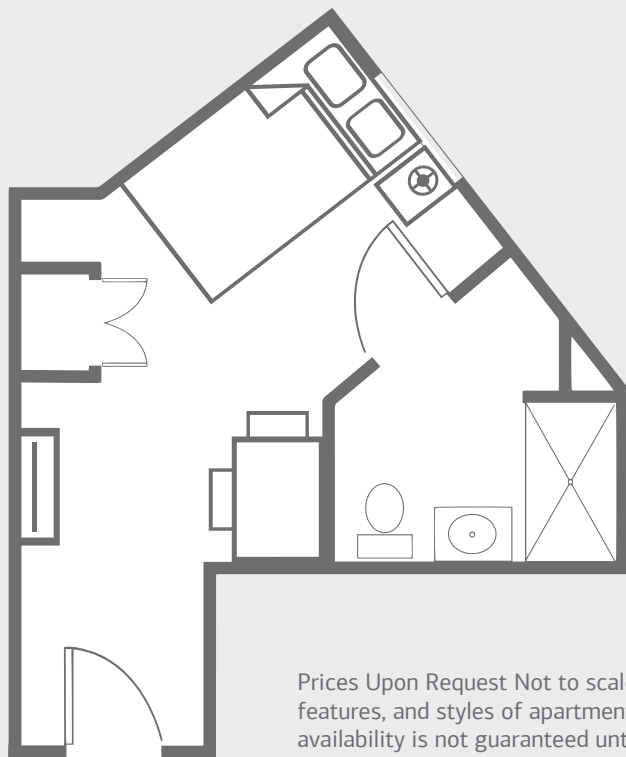

## Studio-Alcove

One Bath | 218 Sqft (approx)

At Wyncote Place, each comfortable studio apartment is specifically designed to offer an abundance of features that provide you with conveniences that will make every day living more enjoyable. Some of these features include the following: