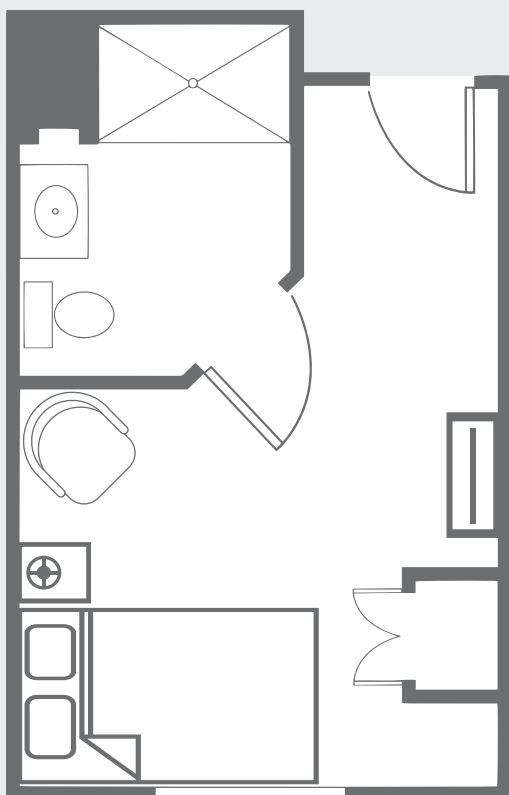

## Studio-*Small*

One Bath | 228 Sqft (approx)

At Wyncote Place, each comfortable studio apartment is specifically designed to offer an abundance of features that provide you with conveniences that will make every day living more enjoyable. Some of these features include the following:

# Studio-*Deluxe*

One Bath | 258 Sqft (approx)

At Wyncote Place, each comfortable studio apartment is specifically designed to offer an abundance of features that provide you with conveniences that will make every day living more enjoyable. Some of these features include the following: