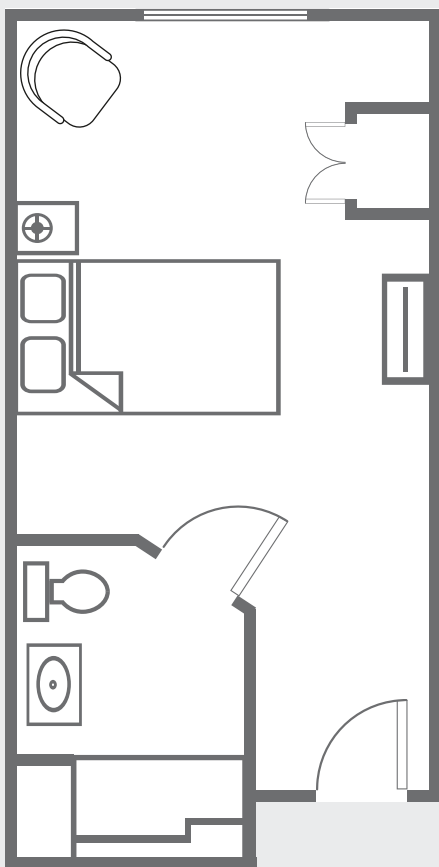

## Studio-*Small*

One Bath | 228 Sqft (approx)

At Wyncote Place, each comfortable studio apartment is specifically designed to offer an abundance of features that provide you with conveniences that will make every day living more enjoyable. Some of these features include the following:

# Studio-*Deluxe*

One Bath | 258 Sqft (approx)

At Wyncote Place, each comfortable studio apartment is specifically designed to offer an abundance of features that provide you with conveniences that will make every day living more enjoyable. Some of these features include the following: