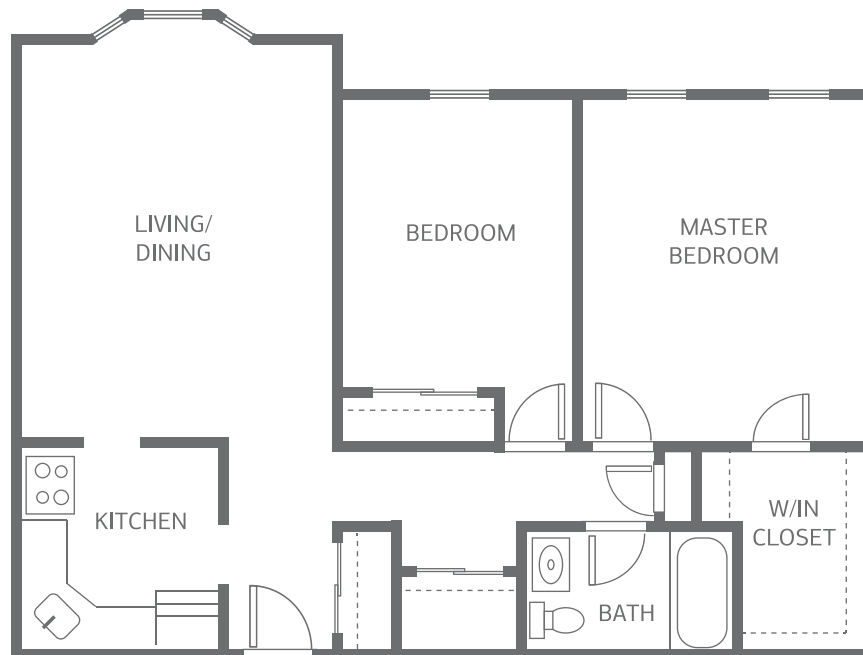

CEDAR WOODS

AN **INSPIRIT** SENIOR LIVING COMMUNITY

FLOORPLANS

Hawthorn TWO-BEDROOM

836 - 856 SQUARE FEET

APARTMENT NUMBER

SQUARE FOOTAGE

RATE QUOTED

CEDAR WOODS

AN **INSPIRIT** SENIOR LIVING COMMUNITY

FLOORPLANS

Linden

TWO-BEDROOM

836 - 856 SQUARE FEET

APARTMENT NUMBER

SQUARE FOOTAGE