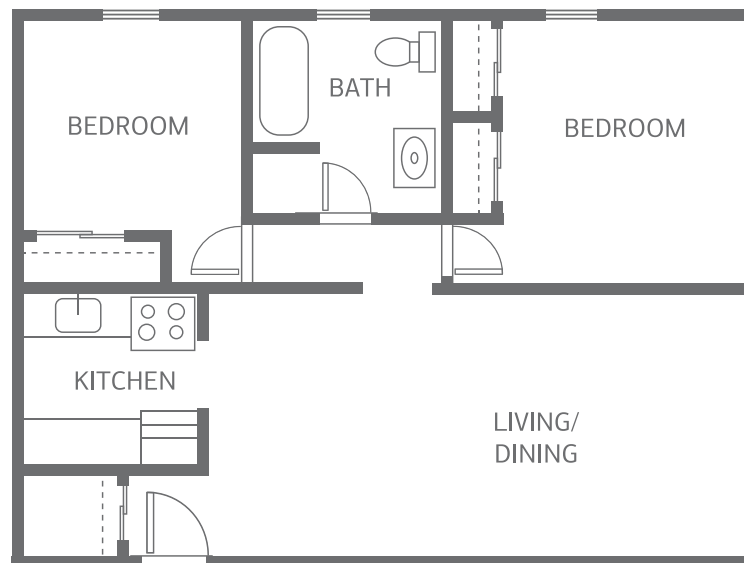

CEDAR WOODS

AN **INSPIRIT** SENIOR LIVING COMMUNITY

FLOORPLANS

Linden

TWO-BEDROOM

836 - 856 SQUARE FEET

APARTMENT NUMBER

SQUARE FOOTAGE