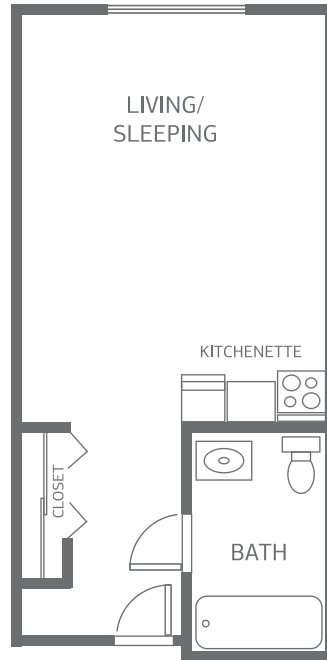

WOODVIEW ESTATES

AN **INSPIRIT** SENIOR LIVING COMMUNITY

FLOORPLANS

One-Room PRIVATE SUITE

APPROX 348 SQUARE FEET

APARTMENT NUMBER

SQUARE FOOTAGE

RATE QUOTED