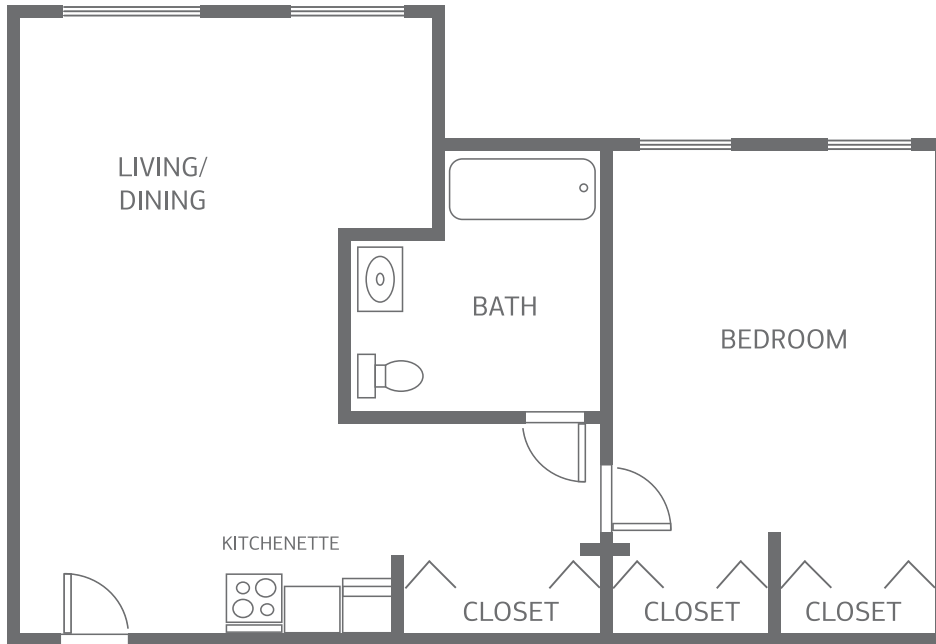

WOODVIEW ESTATES

AN **INSPIRIT** SENIOR LIVING COMMUNITY

FLOORPLANS

Two-Room PRIVATE SUITE

APPROX 525 SQUARE FEET

APARTMENT NUMBER

SQUARE FOOTAGE

RATE QUOTED