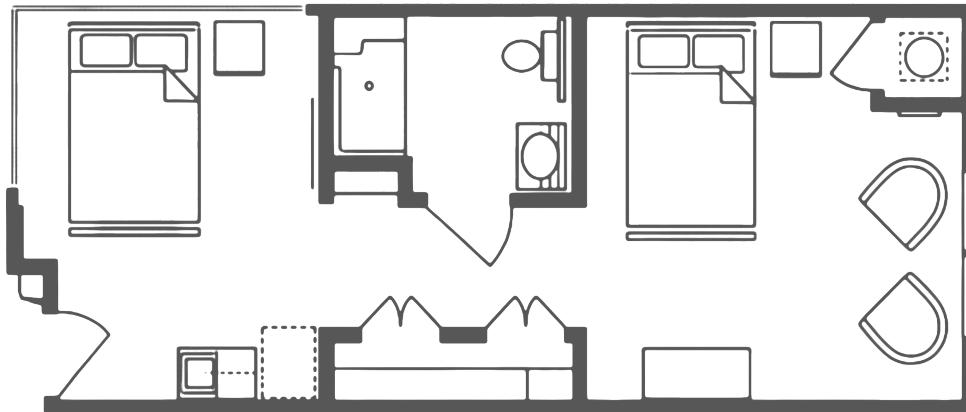

# TEAYS VALLEY PLACE

AN **INSPIRIT** SENIOR LIVING COMMUNITY

ASSISTED LIVING

## Blue Jay Companion

2 BEDROOM | 1 BATH

APPROX 479 SQ. FT.

APARTMENT NUMBER

SQUARE FOOTAGE

RATE QUOTED

RATE EXPIRES

QUOTED BY