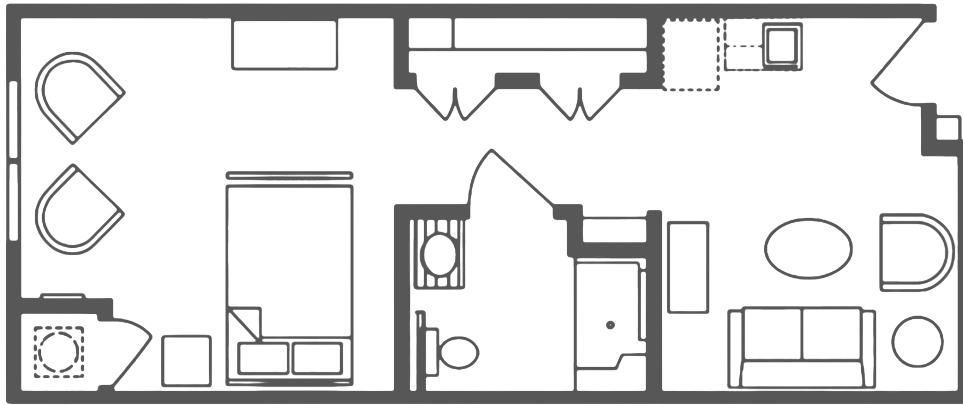

## Blue Jay

1 BEDROOM | 1 BATH

APPROX 479 SQ. FT.

APARTMENT NUMBER

SQUARE FOOTAGE

RATE QUOTED

RATE EXPIRES

QUOTED BY