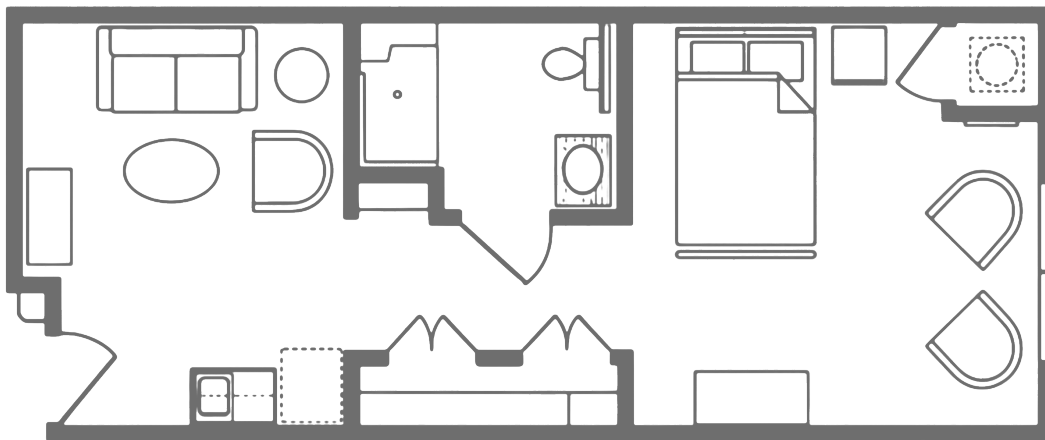

TEAYS VALLEY PLACE

AN **INSPIRIT** SENIOR LIVING COMMUNITY

ASSISTED LIVING

Cardinal

1 BEDROOM | 1 BATH

APPROX 601 SQ. FT.

APARTMENT NUMBER

SQUARE FOOTAGE