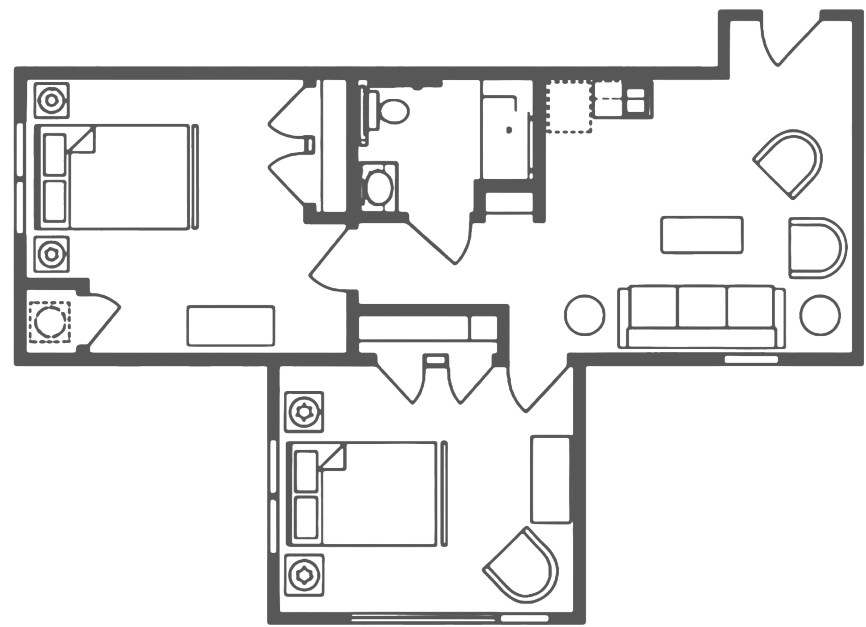

TEAYS VALLEY PLACE

AN INSPIRIT SENIOR LIVING COMMUNITY

ASSISTED LIVING

Greenbriar 2 BEDROOM | 1 BATH

APPROX 800 SQ. FT.

APARTMENT NUMBER	SQUARE FOOTAGE	RATE QUOTED
RATE EXPIRES	QUOTED BY	DATE QUOTED

Prices Upon Request Not to scale. Sizes and styles of apartments may vary, and availability is not guaranteed until contract is signed.