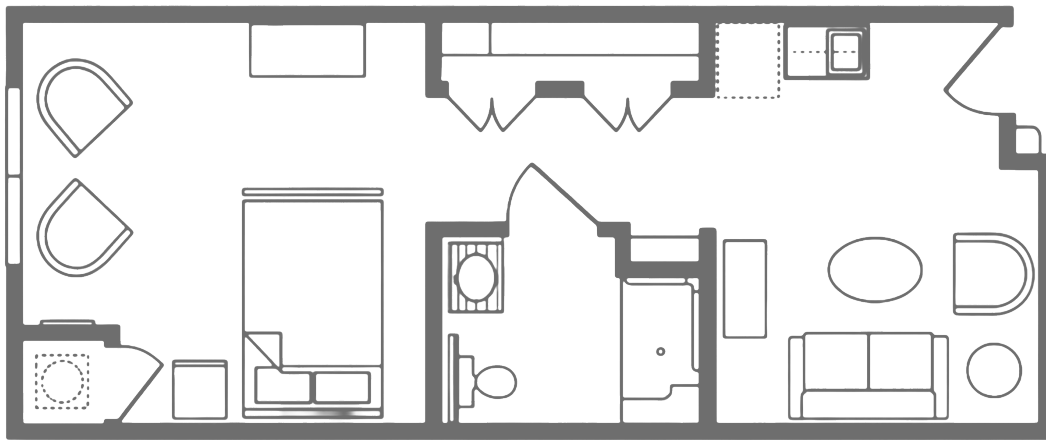

TEAYS VALLEY PLACE

AN **INSPIRIT** SENIOR LIVING COMMUNITY

ASSISTED LIVING

Jefferson Patio 1 BEDROOM | 1 BATH

APPROX 601 SQ. FT.

APARTMENT NUMBER

SQUARE FOOTAGE

RATE QUOTED