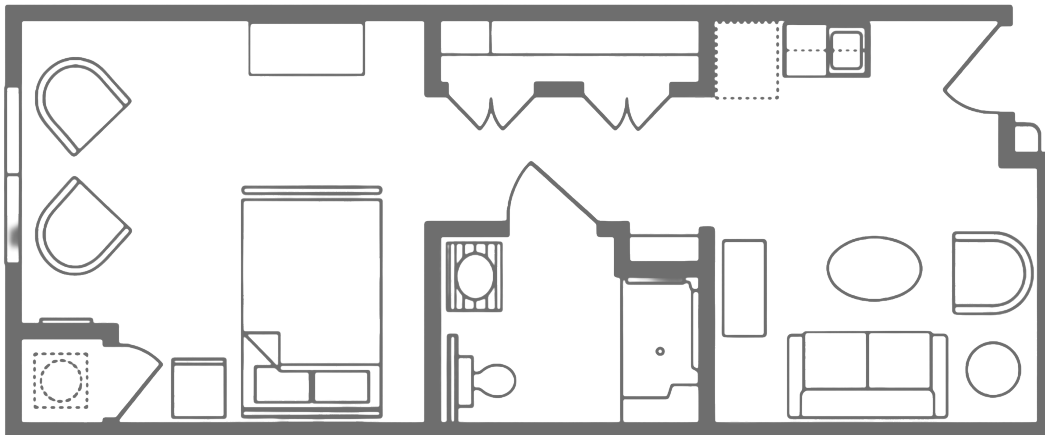

TEAYS VALLEY PLACE

AN **INSPIRIT** SENIOR LIVING COMMUNITY

ASSISTED LIVING

Laurel

1 BEDROOM | 1 BATH

APPROX 601 SQ. FT.

APARTMENT NUMBER

SQUARE FOOTAGE