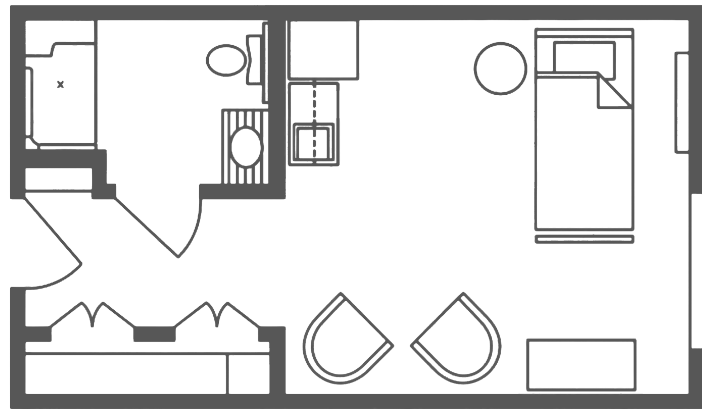

TEAYS VALLEY PLACE

AN **INSPIRIT** SENIOR LIVING COMMUNITY

MEMORY CARE

MC Magnolia Studio

1 BEDROOM | 1 BATH

APPROX 335 SQ. FT.

APARTMENT NUMBER

SQUARE FOOTAGE