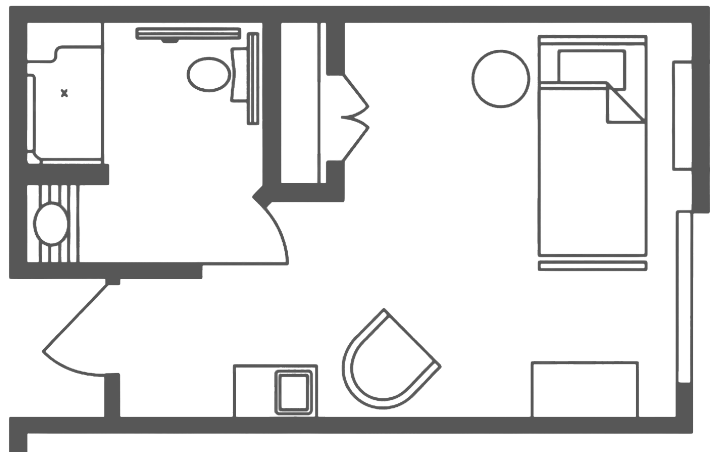

TEAYS VALLEY PLACE

AN **INSPIRIT** SENIOR LIVING COMMUNITY

MEMORY CARE

MC Maple Studio

1 BEDROOM | 1 BATH

APPROX 304 SQ. FT.

APARTMENT NUMBER

SQUARE FOOTAGE