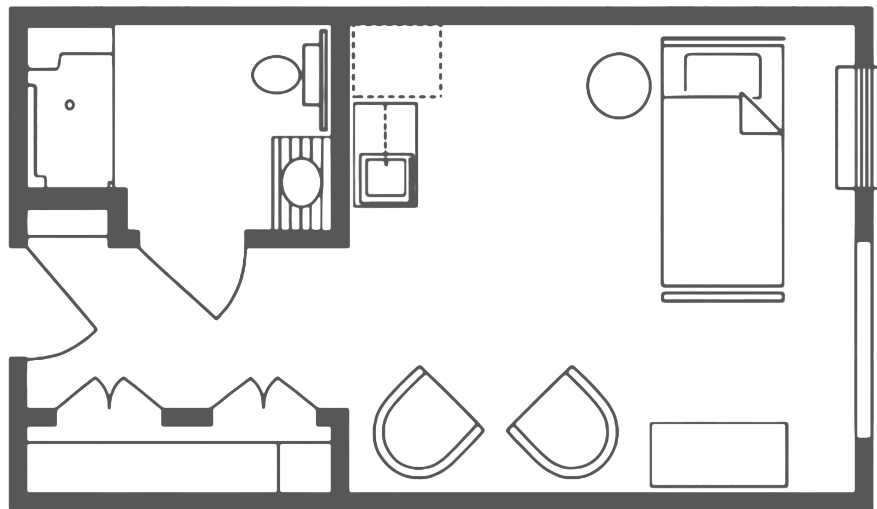

TEAYS VALLEY PLACE

AN **INSPIRIT** SENIOR LIVING COMMUNITY

ASSISTED LIVING

Monacrh Studio

1 BEDROOM | 1 BATH

APPROX 335 SQ. FT.

APARTMENT NUMBER

SQUARE FOOTAGE